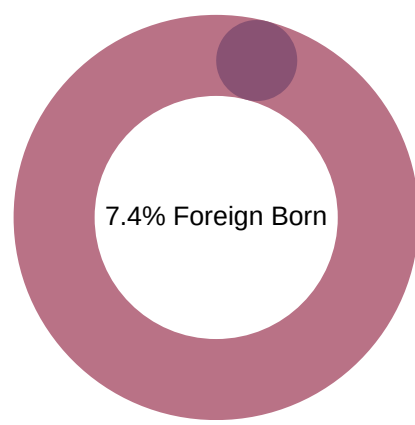

A COMPARATIVE GUIDE

Carbon County DEMOGRAPHICS

Pennsylvania DEMOGRAPHICS

Population

Economic

Labor Force participation rate and size (civilian population age 16 and over): 33,047

Average Labor Force participation rate (age 25-54): 86.0%

Labor Force participation rate and size (civilian population age 16 and over): 6,674,961

Average Labor Force participation rate (age 25-54): 84.4%

Armed Forces Labor Force: 10

Armed Forces Labor Force: 9,390