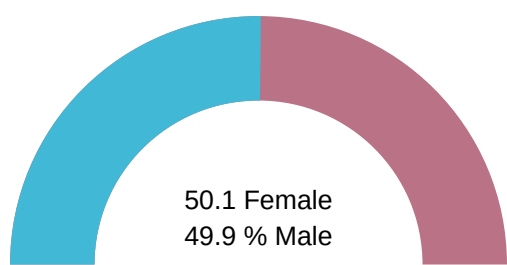

A COMPARATIVE GUIDE

Carbon County DEMOGRAPHICS

Pennsylvania DEMOGRAPHICS

Population

Economic

Labor Force participation rate and size (civilian population age 16 and over): 33,047

Average Labor Force participation rate (age 25-54): 86.0%

Labor Force participation rate and size (civilian population age 16 and over): 6,674,961

Average Labor Force participation rate (age 25-54): 84.4%

Armed Forces Labor Force: 10

Armed Forces Labor Force: 9,390

With a Disability, Age 18-64, Labor Force Participation Rate and Size: 426,719

Distribution of Employment by Industry

Occupation by Employment