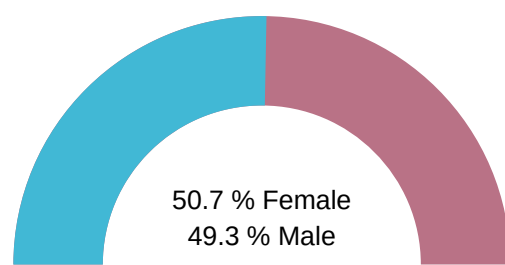

A COMPARATIVE GUIDE

Carbon County DEMOGRAPHICS

Pennsylvania DEMOGRAPHICS

Population

Economic

Labor Force participation rate and size (civilian population age 16 and over): 33,047

Average Labor Force participation rate (age 25-54): 86.0%

Labor Force participation rate and size (civilian population age 16 and over): 6,674,961

Average Labor Force participation rate (age 25-54): 84.4%

Armed Forces Labor Force: 10

Armed Forces Labor Force: 9,390

With a Disability, Age 18-64, Labor Force Participation Rate and Size: 426,719

Distribution of Employment by Industry

Occupation by Employment