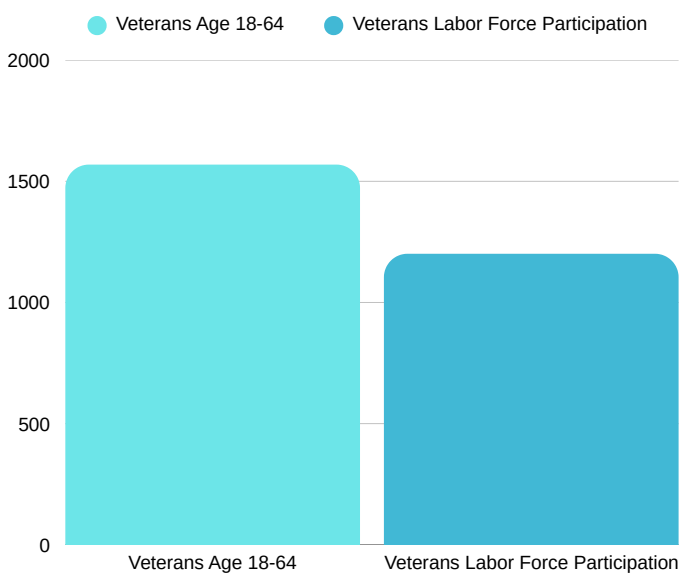

A COMPARATIVE GUIDE

Carbon County DEMOGRAPHICS

Pennsylvania DEMOGRAPHICS

Population

Economic

Labor Force participation rate and size (civilian population age 16 and over): 33,047

Average Labor Force participation rate (age 25-54): 86.0%

Labor Force participation rate and size (civilian population age 16 and over): 6,674,961

Average Labor Force participation rate (age 25-54): 84.4%

Armed Forces Labor Force: 10

Armed Forces Labor Force: 9,390

With a Disability, Age 18-64, Labor Force Participation Rate and Size: 426,719

Distribution of Employment by Industry

Occupation by Employment