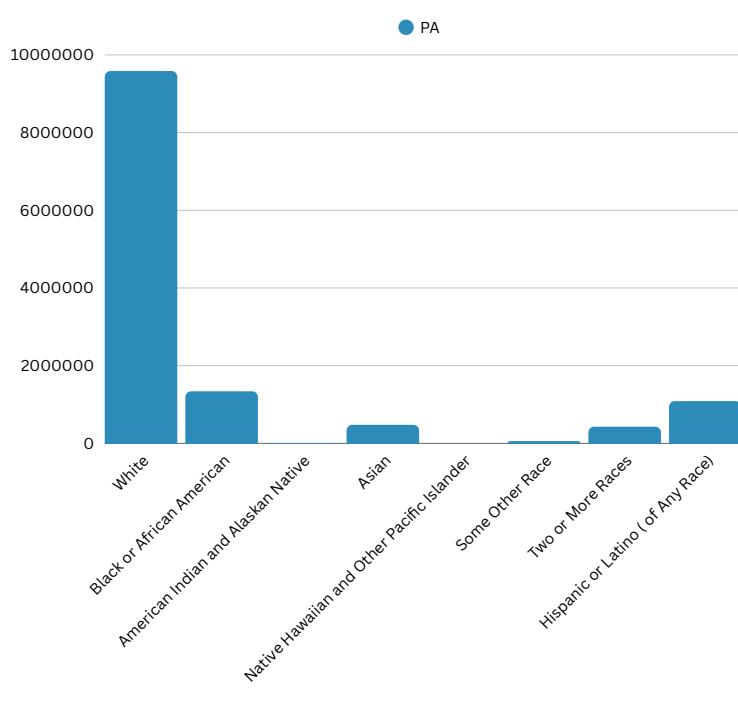

A COMPARATIVE GUIDE

Carbon County DEMOGRAPHICS

Pennsylvania DEMOGRAPHICS

Population

Economic

Labor Force participation rate and size (civilian population age 16 and over): 33,047

Average Labor Force participation rate (age 25-54): 86.0%

Labor Force participation rate and size (civilian population age 16 and over): 6,674,961

Average Labor Force participation rate (age 25-54): 84.4%

Armed Forces Labor Force: 10

Armed Forces Labor Force: 9,390