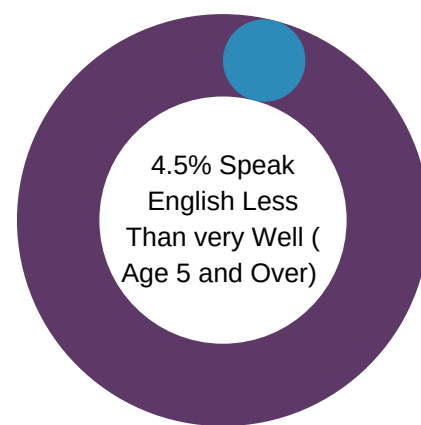

A COMPARATIVE GUIDE

Carbon County DEMOGRAPHICS

Pennsylvania DEMOGRAPHICS

Population

Economic

Labor Force participation rate and size (civilian population age 16 and over): 33,047

Average Labor Force participation rate (age 25-54): 86.0%

Labor Force participation rate and size (civilian population age 16 and over): 6,674,961

Average Labor Force participation rate (age 25-54): 84.4%

Armed Forces Labor Force: 10

Armed Forces Labor Force: 9,390

With a Disability, Age 18-64, Labor Force Participation Rate and Size: 426,719

Distribution of Employment by Industry

Occupation by Employment