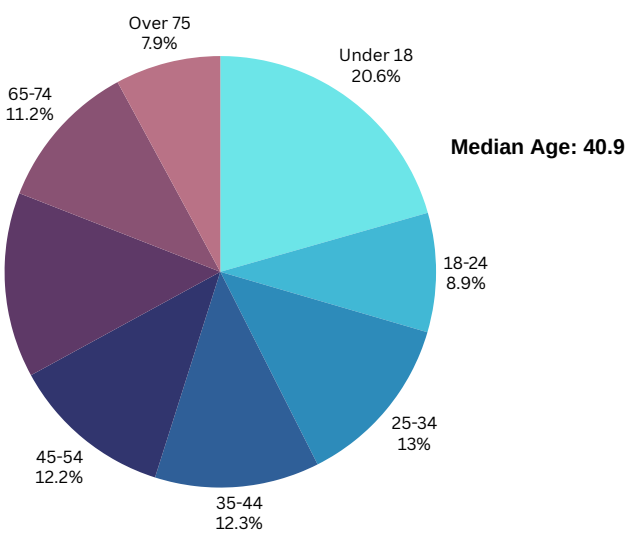

A COMPARATIVE GUIDE

Carbon County DEMOGRAPHICS

Pennsylvania DEMOGRAPHICS

Population

Economic

Labor Force participation rate and size (civilian population age 16 and over): 33,047

Average Labor Force participation rate (age 25-54): 86.0%

Labor Force participation rate and size (civilian population age 16 and over): 6,674,961

Average Labor Force participation rate (age 25-54): 84.4%

Armed Forces Labor Force: 10

Armed Forces Labor Force: 9,390

With a Disability, Age 18-64, Labor Force Participation Rate and Size: 426,719

Distribution of Employment by Industry

Occupation by Employment