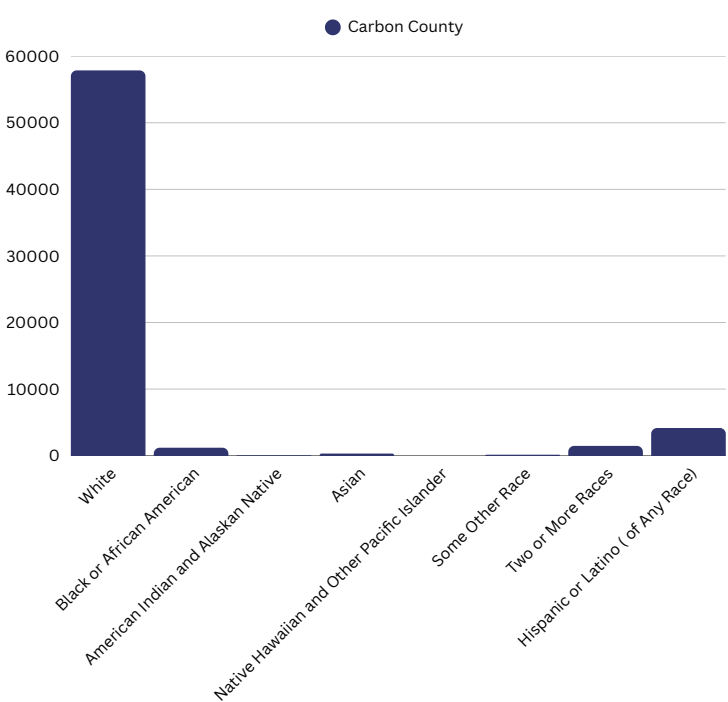

A COMPARATIVE GUIDE

Carbon County DEMOGRAPHICS

Pennsylvania DEMOGRAPHICS

Population

Economic

Labor Force participation rate and size (civilian population age 16 and over): 33,047

Average Labor Force participation rate (age 25-54): 86.0%

Labor Force participation rate and size (civilian population age 16 and over): 6,674,961

Average Labor Force participation rate (age 25-54): 84.4%

Armed Forces Labor Force: 10

Armed Forces Labor Force: 9,390