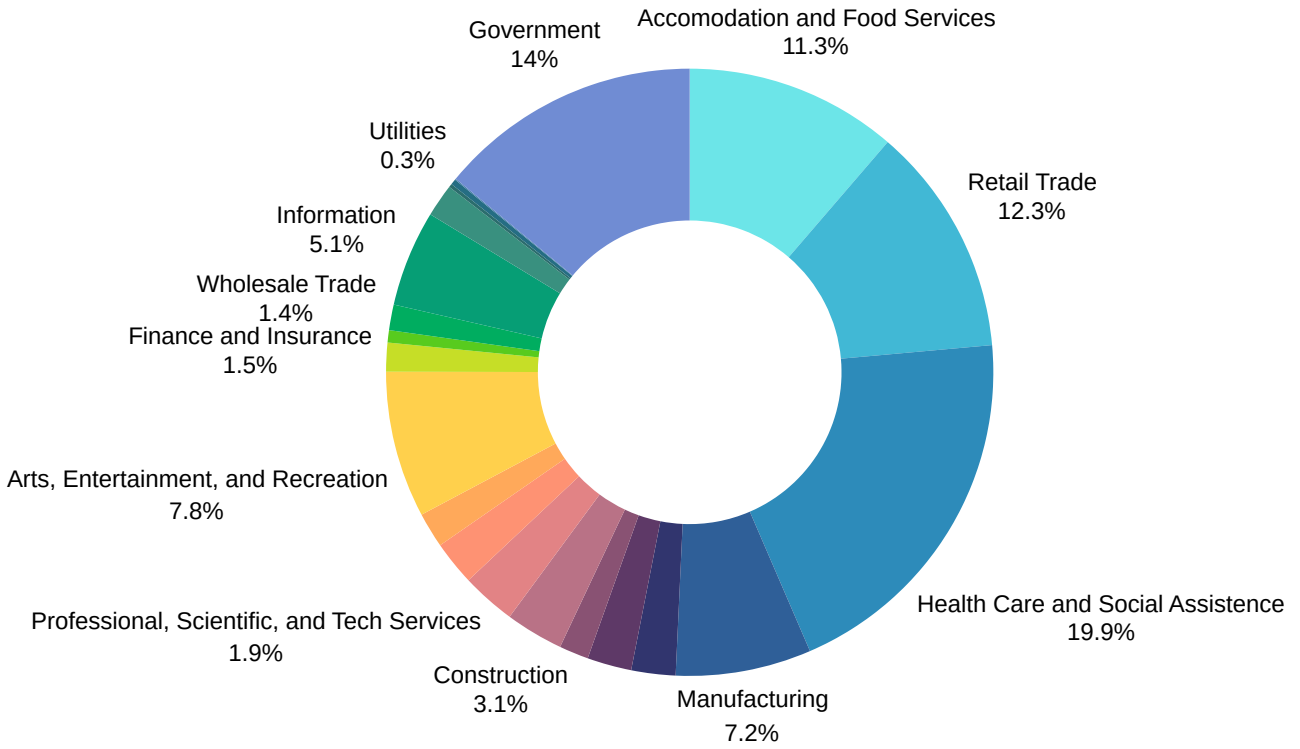

Poverty Level (of all people): 11.8%

Households Receiving Food Stamps/SNAP: 734,855

Disconnected Youth: 28,034

Children in Single Parent Families: 897,765

Uninsured: 715,495

With a Disability, Age 18-64: 905,409

With a Disability, Age 18-64, Labor Force Participation Rate and Size: 426,719

Distribution of Employment by Industry

Occupation by Employment