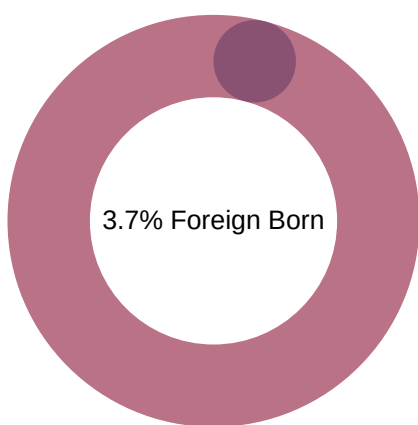

A COMPARATIVE GUIDE

Carbon County DEMOGRAPHICS

Pennsylvania DEMOGRAPHICS

Population

Economic

Labor Force participation rate and size (civilian population age 16 and over): 33,047

Average Labor Force participation rate (age 25-54): 86.0%

Labor Force participation rate and size (civilian population age 16 and over): 6,674,961

Average Labor Force participation rate (age 25-54): 84.4%

Armed Forces Labor Force: 10

Armed Forces Labor Force: 9,390