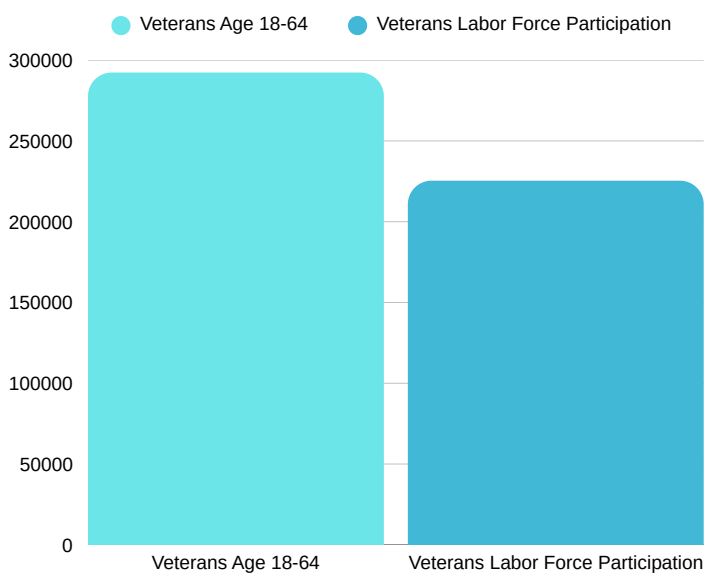

A COMPARATIVE GUIDE

Carbon County DEMOGRAPHICS

Pennsylvania DEMOGRAPHICS

Population

Economic

Labor Force participation rate and size (civilian population age 16 and over): 33,047

Average Labor Force participation rate (age 25-54): 86.0%

Labor Force participation rate and size (civilian population age 16 and over): 6,674,961

Average Labor Force participation rate (age 25-54): 84.4%

Armed Forces Labor Force: 10

Armed Forces Labor Force: 9,390

With a Disability, Age 18-64, Labor Force Participation Rate and Size: 426,719

Distribution of Employment by Industry

Occupation by Employment