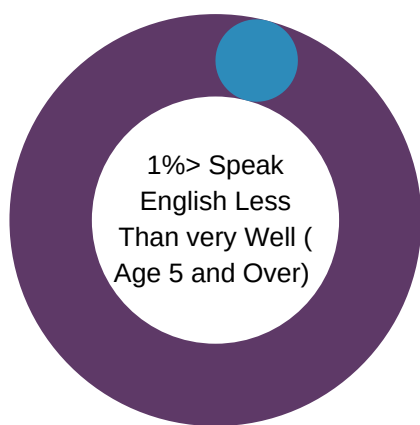

A COMPARATIVE GUIDE

Carbon County DEMOGRAPHICS

Pennsylvania DEMOGRAPHICS

Population

Economic

Labor Force participation rate and size (civilian population age 16 and over): 33,047

Average Labor Force participation rate (age 25-54): 86.0%

Labor Force participation rate and size (civilian population age 16 and over): 6,674,961

Average Labor Force participation rate (age 25-54): 84.4%

Armed Forces Labor Force: 10

Armed Forces Labor Force: 9,390

With a Disability, Age 18-64, Labor Force Participation Rate and Size: 426,719

Distribution of Employment by Industry

Occupation by Employment