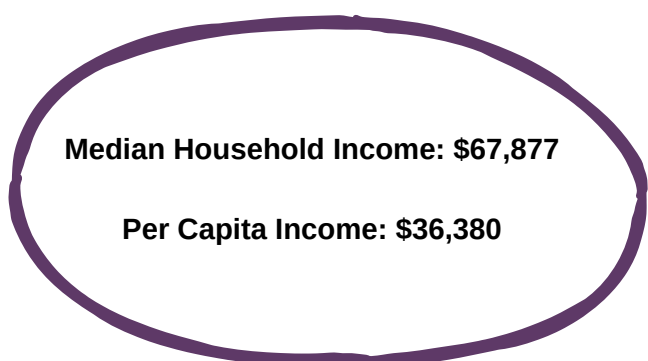

A COMPARATIVE GUIDE

Carbon County DEMOGRAPHICS

Pennsylvania DEMOGRAPHICS

Population

Economic

Labor Force participation rate and size (civilian population age 16 and over): 33,047

Average Labor Force participation rate (age 25-54): 86.0%

Labor Force participation rate and size (civilian population age 16 and over): 6,674,961

Average Labor Force participation rate (age 25-54): 84.4%

Armed Forces Labor Force: 10

Armed Forces Labor Force: 9,390