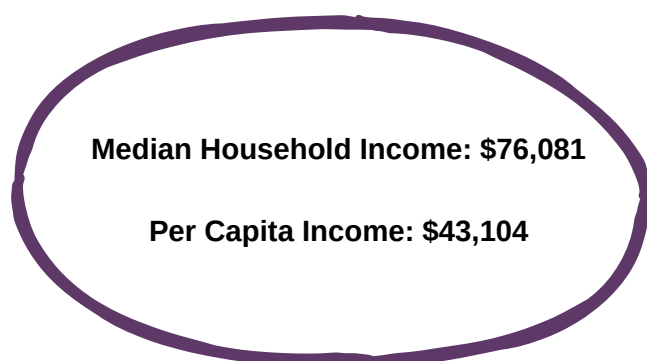

A COMPARATIVE GUIDE

Carbon County DEMOGRAPHICS

Pennsylvania DEMOGRAPHICS

Population

Economic

Labor Force participation rate and size (civilian population age 16 and over): 33,047

Average Labor Force participation rate (age 25-54): 86.0%

Labor Force participation rate and size (civilian population age 16 and over): 6,674,961

Average Labor Force participation rate (age 25-54): 84.4%

Armed Forces Labor Force: 10

Armed Forces Labor Force: 9,390