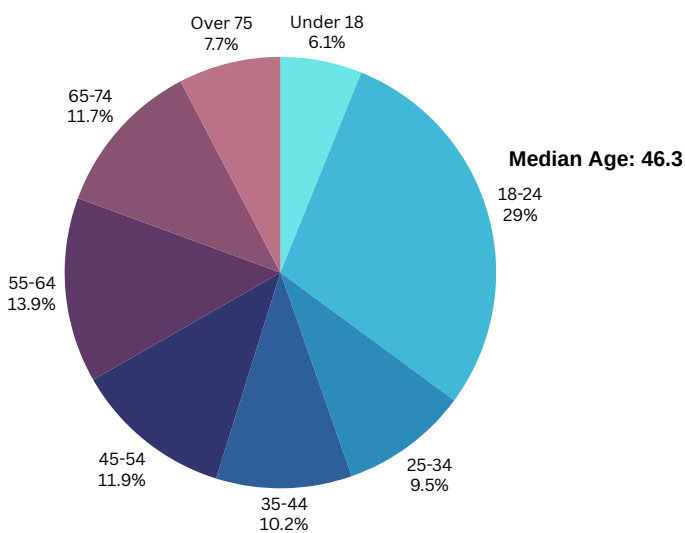

A COMPARATIVE GUIDE

Carbon County DEMOGRAPHICS

Pennsylvania DEMOGRAPHICS

Population

Economic

Labor Force participation rate and size (civilian population age 16 and over): 33,047

Average Labor Force participation rate (age 25-54): 86.0%

Labor Force participation rate and size (civilian population age 16 and over): 6,674,961

Average Labor Force participation rate (age 25-54): 84.4%

Armed Forces Labor Force: 10

Armed Forces Labor Force: 9,390

With a Disability, Age 18-64, Labor Force Participation Rate and Size: 426,719

Distribution of Employment by Industry

Occupation by Employment