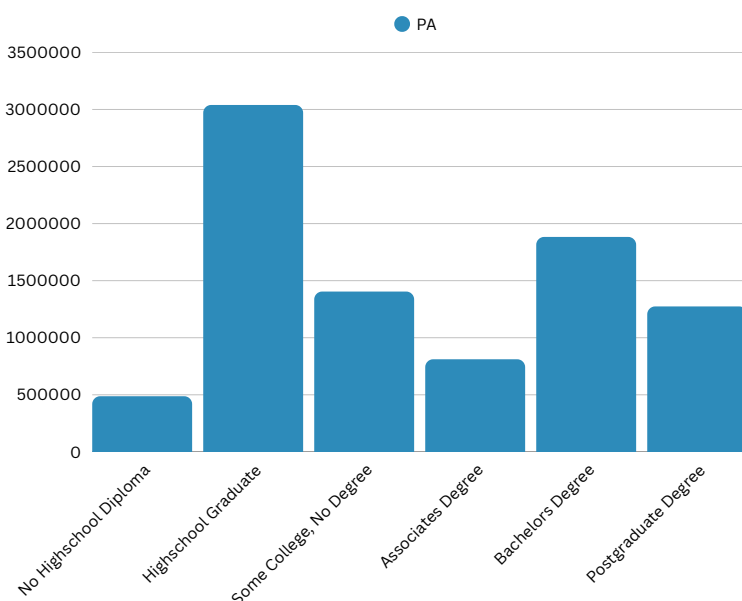

A COMPARATIVE GUIDE

Carbon County DEMOGRAPHICS

Pennsylvania DEMOGRAPHICS

Population

Economic

Labor Force participation rate and size (civilian population age 16 and over): 33,047

Average Labor Force participation rate (age 25-54): 86.0%

Labor Force participation rate and size (civilian population age 16 and over): 6,674,961

Average Labor Force participation rate (age 25-54): 84.4%

Armed Forces Labor Force: 10

Armed Forces Labor Force: 9,390

Mean Commute Time: 32.2 Minutes

0.1% Travel Via Public Transportation

Mean Commute Time: 26.6 Minutes

1.9% Travel Via Public Transportation

Educational Attainment (Age 25-64)

Housing

Total Housing Units: 34,299

Median House Value (of owner-occupied units): \$193,700

Homeowner Vacancy: 7,206

Renter-Occupied Housing Units (% of Occupied Units): 22.8%

Occupied Housing Units with No Vehicle Available (% of Occupied Units): 1,581