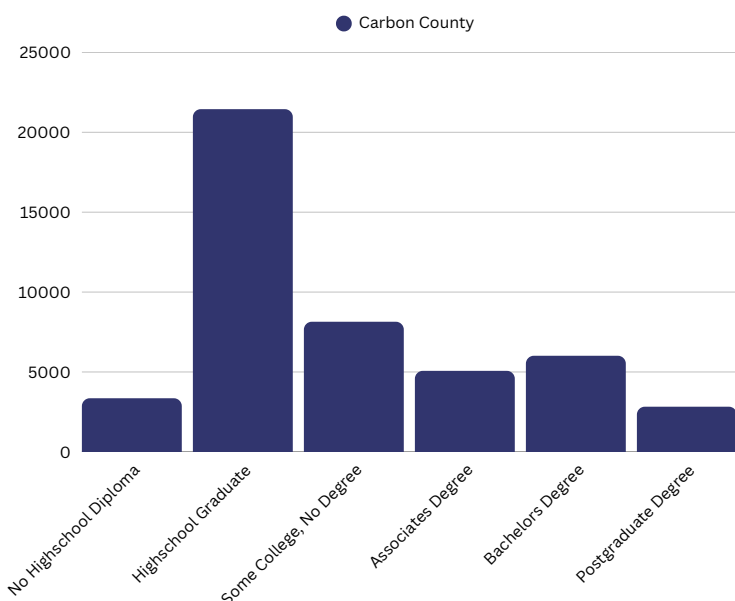

Labor Force participation rate and size (civilian population age 16 and over): 33,047

Average Labor Force participation rate (age 25-54): 86.0%

Labor Force participation rate and size (civilian population age 16 and over): 6,674,961

Average Labor Force participation rate (age 25-54): 84.4%

Armed Forces Labor Force: 10

Armed Forces Labor Force: 9,390

Mean Commute Time: 32.2 Minutes

0.1% Travel Via Public Transportation

Mean Commute Time: 26.6 Minutes

1.9% Travel Via Public Transportation

Educational Attainment (Age 25-64)

Housing

Total Housing Units: 34,299

Median House Value (of owner-occupied units): $193,700

Homeowner Vacancy: 7,206

Renter-Occupied Housing Units (% of Occupied Units): 22.8%

Occupied Housing Units with No Vehicle Available (% of Occupied Units): 1,581

Total Housing Units: 5,779,663

Median House Value (of owner-occupied units): $240,500

Homeowner Vacancy: 544,324

Renter-Occupied Housing Units (% of Occupied Units): 30.7%

Occupied Housing Units with No Vehicle Available (% of Occupied Units): 547,253