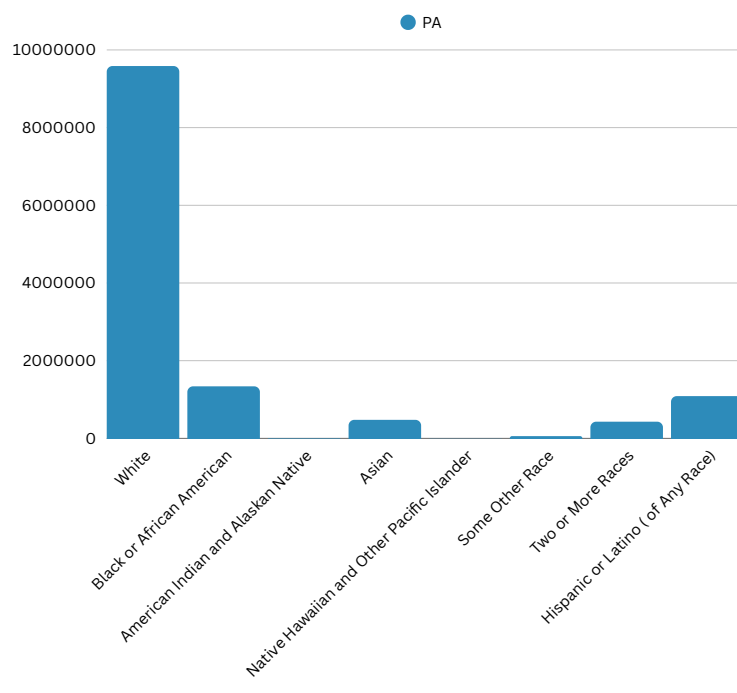

A COMPARATIVE GUIDE

Wyoming County DEMOGRAPHICS

Pennsylvania DEMOGRAPHICS

Population

Economic

Labor Force participation rate and size (civilian population age 16 and over): 12,631

Average Labor Force participation rate (age 25-54): 82.9%

Labor Force participation rate and size (civilian population age 16 and over): 6,674,961

Average Labor Force participation rate (age 25-54): 84.4%

Armed Forces Labor Force: 8

Armed Forces Labor Force: 9,390

With a Disability, Age 18-64, Labor Force Participation Rate and Size: 426,719

Distribution of Employment by Industry

Occupation by Employment