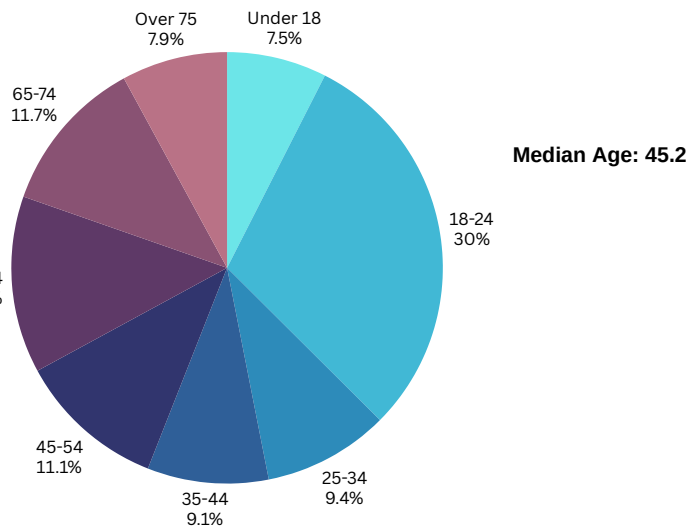

A COMPARATIVE GUIDE

Wyoming County DEMOGRAPHICS

Pennsylvania DEMOGRAPHICS

Population

Economic

Labor Force participation rate and size (civilian population age 16 and over): 12,631

Average Labor Force participation rate (age 25-54): 82.9%

Labor Force participation rate and size (civilian population age 16 and over): 6,674,961

Average Labor Force participation rate (age 25-54): 84.4%

Armed Forces Labor Force: 8

Armed Forces Labor Force: 9,390

With a Disability, Age 18-64, Labor Force Participation Rate and Size: 426,719

Distribution of Employment by Industry

Occupation by Employment