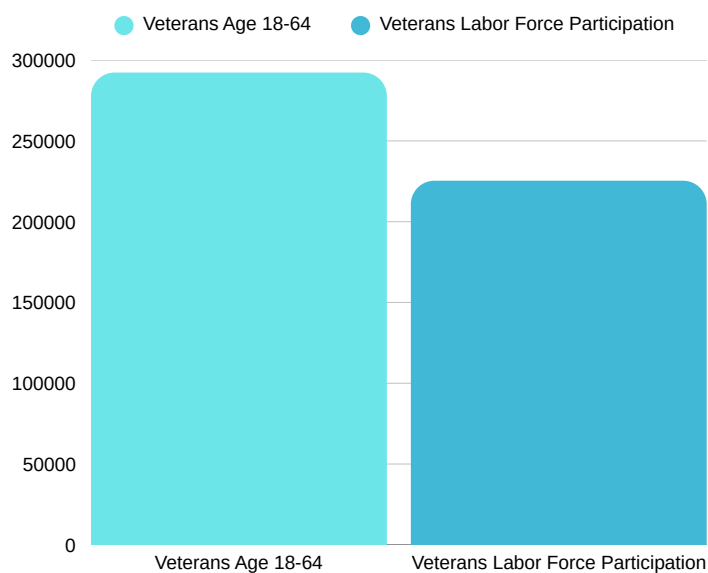

A COMPARATIVE GUIDE

Wyoming County DEMOGRAPHICS

Pennsylvania DEMOGRAPHICS

Population

Economic

Labor Force participation rate and size (civilian population age 16 and over): 12,631

Average Labor Force participation rate (age 25-54): 82.9%

Labor Force participation rate and size (civilian population age 16 and over): 6,674,961

Average Labor Force participation rate (age 25-54): 84.4%

Armed Forces Labor Force: 8

Armed Forces Labor Force: 9,390

With a Disability, Age 18-64, Labor Force Participation Rate and Size: 426,719

Distribution of Employment by Industry

Occupation by Employment