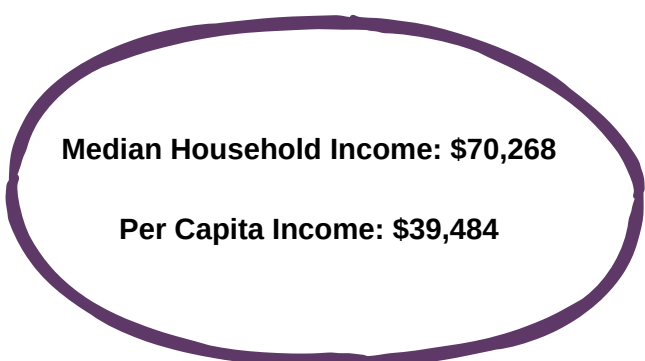

A COMPARATIVE GUIDE

Wyoming County DEMOGRAPHICS

Pennsylvania DEMOGRAPHICS

Population

Economic

Labor Force participation rate and size (civilian population age 16 and over): 12,631

Average Labor Force participation rate (age 25-54): 82.9%

Labor Force participation rate and size (civilian population age 16 and over): 6,674,961

Average Labor Force participation rate (age 25-54): 84.4%

Armed Forces Labor Force: 8

Armed Forces Labor Force: 9,390

Median House Value (of owner-occupied units): \$205,600

Homeowner Vacancy: 1,966

Renter-Occupied Housing Units (% of Occupied Units): 23.2%

Occupied Housing Units with No Vehicle Available (% of Occupied Units): 591