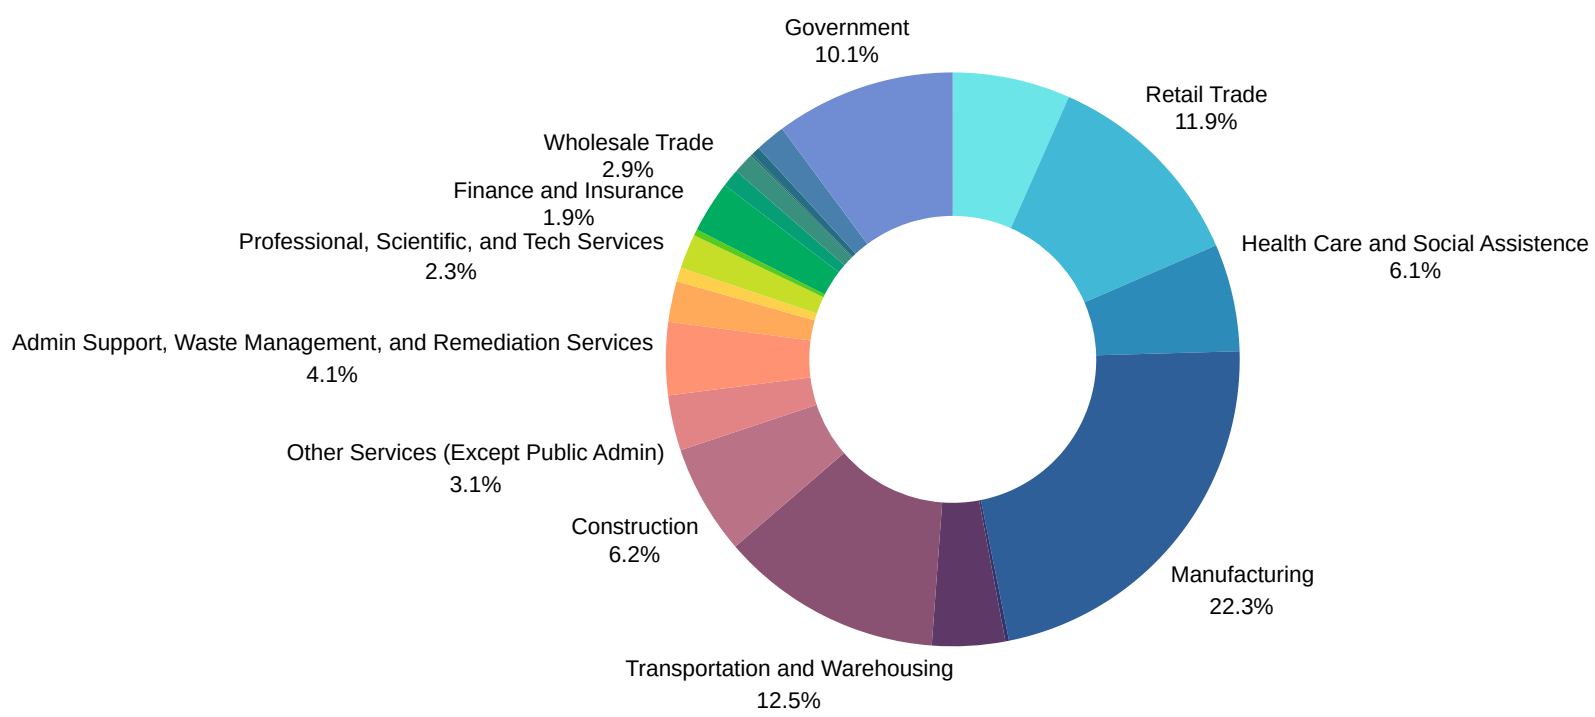

Poverty Level (of all people): 11.8%

Households Receiving Food Stamps/SNAP: 734,855

Disconnected Youth: 28,034

Children in Single Parent Families: 897,765

Uninsured: 715,495

With a Disability, Age 18-64: 905,409

With a Disability, Age 18-64, Labor Force Participation Rate and Size: 426,719

Distribution of Employment by Industry

Occupation by Employment