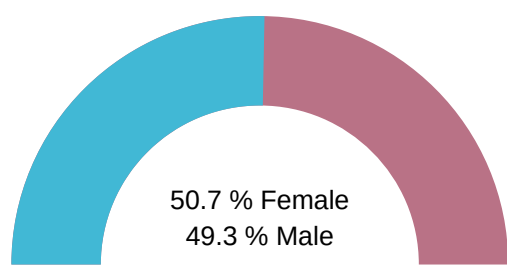

A COMPARATIVE GUIDE

Wyoming County DEMOGRAPHICS

Pennsylvania DEMOGRAPHICS

Population

Economic

Labor Force participation rate and size (civilian population age 16 and over): 12,631

Average Labor Force participation rate (age 25-54): 82.9%

Labor Force participation rate and size (civilian population age 16 and over): 6,674,961

Average Labor Force participation rate (age 25-54): 84.4%

Armed Forces Labor Force: 8

Armed Forces Labor Force: 9,390

With a Disability, Age 18-64, Labor Force Participation Rate and Size: 426,719

Distribution of Employment by Industry

Occupation by Employment