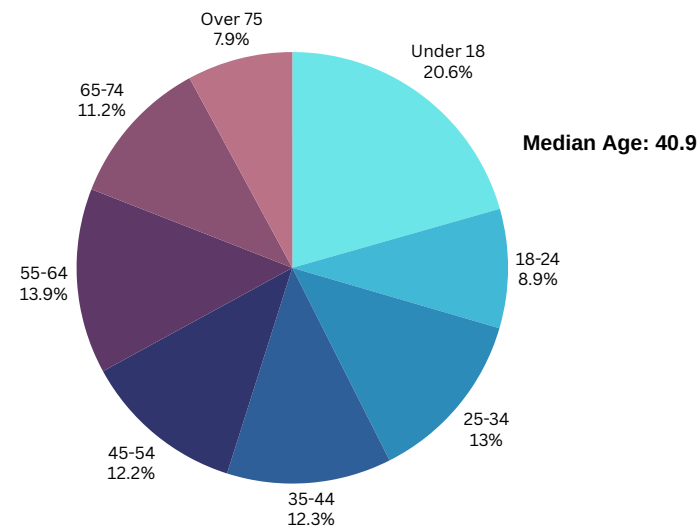

A COMPARATIVE GUIDE

Wyoming County DEMOGRAPHICS

Pennsylvania DEMOGRAPHICS

Population

Economic

Labor Force participation rate and size (civilian population age 16 and over): 12,631

Average Labor Force participation rate (age 25-54): 82.9%

Labor Force participation rate and size (civilian population age 16 and over): 6,674,961

Average Labor Force participation rate (age 25-54): 84.4%

Armed Forces Labor Force: 8

Armed Forces Labor Force: 9,390

With a Disability, Age 18-64, Labor Force Participation Rate and Size: 426,719

Distribution of Employment by Industry

Occupation by Employment