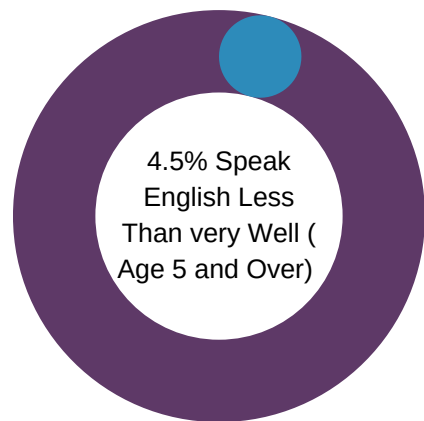

A COMPARATIVE GUIDE

Wyoming County DEMOGRAPHICS

Pennsylvania DEMOGRAPHICS

Population

Economic

Labor Force participation rate and size (civilian population age 16 and over): 12,631

Average Labor Force participation rate (age 25-54): 82.9%

Labor Force participation rate and size (civilian population age 16 and over): 6,674,961

Average Labor Force participation rate (age 25-54): 84.4%

Armed Forces Labor Force: 8

Armed Forces Labor Force: 9,390

With a Disability, Age 18-64, Labor Force Participation Rate and Size: 426,719

Distribution of Employment by Industry

Occupation by Employment