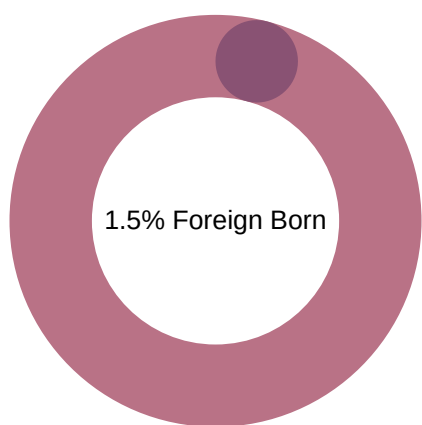

A COMPARATIVE GUIDE

Wyoming County DEMOGRAPHICS

Pennsylvania DEMOGRAPHICS

Population

Economic

Labor Force participation rate and size (civilian population age 16 and over): 12,631

Average Labor Force participation rate (age 25-54): 82.9%

Labor Force participation rate and size (civilian population age 16 and over): 6,674,961

Average Labor Force participation rate (age 25-54): 84.4%

Armed Forces Labor Force: 8

Armed Forces Labor Force: 9,390