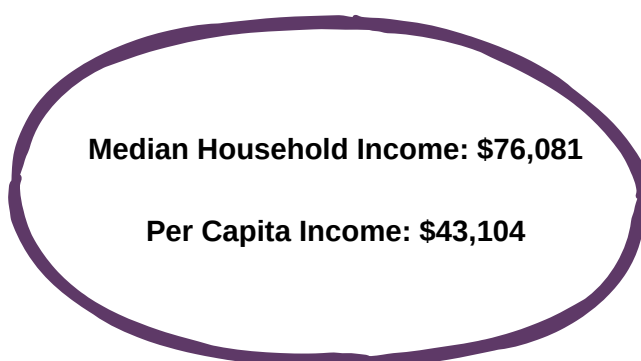

A COMPARATIVE GUIDE

Wyoming County DEMOGRAPHICS

Pennsylvania DEMOGRAPHICS

Population

Economic

Labor Force participation rate and size (civilian population age 16 and over): 12,631

Average Labor Force participation rate (age 25-54): 82.9%

Labor Force participation rate and size (civilian population age 16 and over): 6,674,961

Average Labor Force participation rate (age 25-54): 84.4%

Armed Forces Labor Force: 8

Armed Forces Labor Force: 9,390