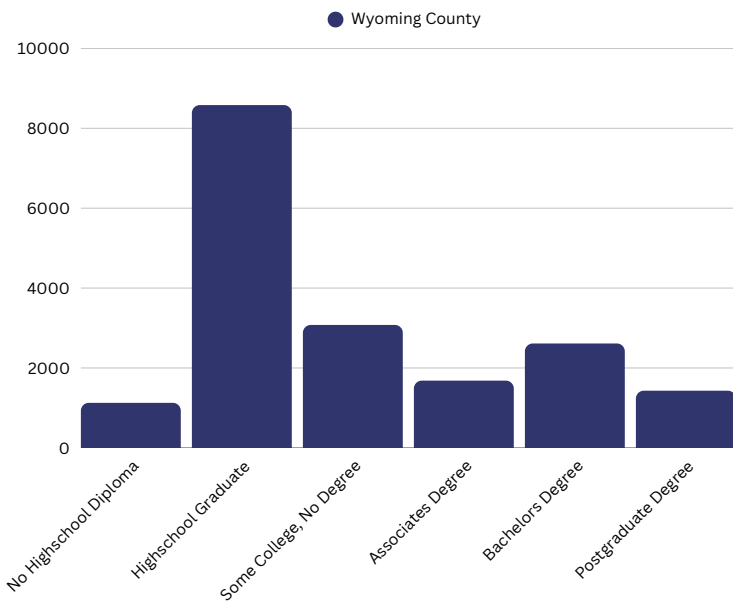

A COMPARATIVE GUIDE

Wyoming County DEMOGRAPHICS

Pennsylvania DEMOGRAPHICS

Population

Economic

Labor Force participation rate and size (civilian population age 16 and over): 12,631

Average Labor Force participation rate (age 25-54): 82.9%

Labor Force participation rate and size (civilian population age 16 and over): 6,674,961

Average Labor Force participation rate (age 25-54): 84.4%

Armed Forces Labor Force: 8

Armed Forces Labor Force: 9,390

Mean Commute Time: 26.3 Minutes

0.05% Travel Via Public Transportation

Mean Commute Time: 26.6 Minutes

1.9% Travel Via Public Transportation

Educational Attainment (Age 25-64)

Housing

Total Housing Units: 12,858

Median House Value (of owner-occupied units): \$205,600

Homeowner Vacancy: 1,966

Renter-Occupied Housing Units (% of Occupied Units): 23.2%

Occupied Housing Units with No Vehicle Available (% of Occupied Units): 591