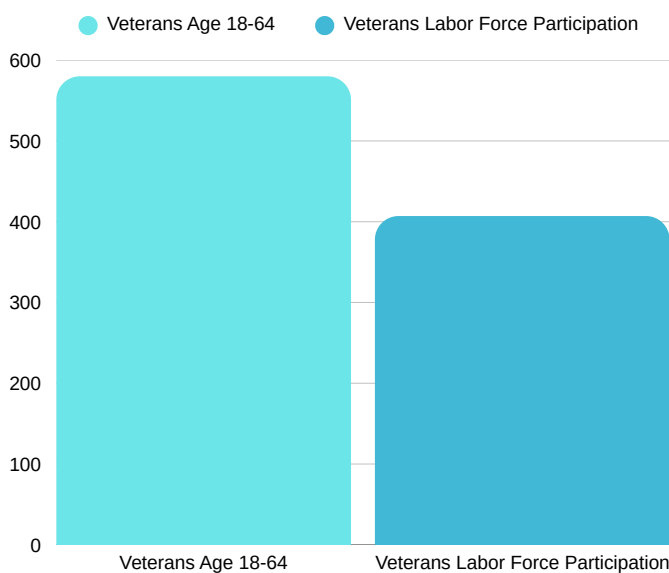

A COMPARATIVE GUIDE

Wyoming County DEMOGRAPHICS

Pennsylvania DEMOGRAPHICS

Population

Economic

Labor Force participation rate and size (civilian population age 16 and over): 12,631

Average Labor Force participation rate (age 25-54): 82.9%

Labor Force participation rate and size (civilian population age 16 and over): 6,674,961

Average Labor Force participation rate (age 25-54): 84.4%

Armed Forces Labor Force: 8

Armed Forces Labor Force: 9,390

With a Disability, Age 18-64, Labor Force Participation Rate and Size: 426,719

Distribution of Employment by Industry

Occupation by Employment