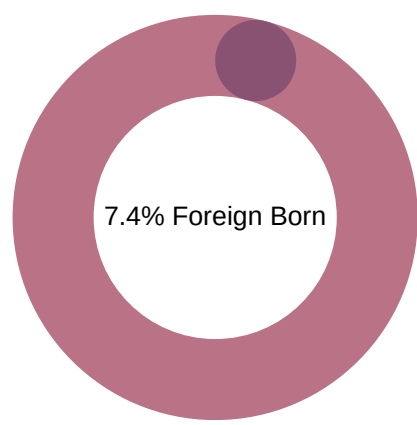

A COMPARATIVE GUIDE

Wyoming County DEMOGRAPHICS

Pennsylvania DEMOGRAPHICS

Population

Economic

Labor Force participation rate and size (civilian population age 16 and over): 12,631

Average Labor Force participation rate (age 25-54): 82.9%

Labor Force participation rate and size (civilian population age 16 and over): 6,674,961

Average Labor Force participation rate (age 25-54): 84.4%

Armed Forces Labor Force: 8

Armed Forces Labor Force: 9,390