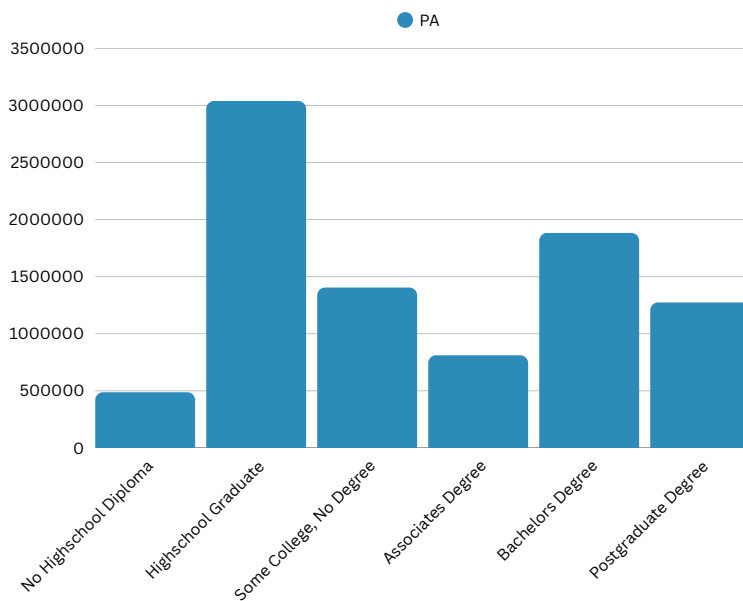

A COMPARATIVE GUIDE

Wyoming County DEMOGRAPHICS

Pennsylvania DEMOGRAPHICS

Population

Economic

Labor Force participation rate and size (civilian population age 16 and over): 12,631

Average Labor Force participation rate (age 25-54): 82.9%

Labor Force participation rate and size (civilian population age 16 and over): 6,674,961

Average Labor Force participation rate (age 25-54): 84.4%

Armed Forces Labor Force: 8

Armed Forces Labor Force: 9,390

Mean Commute Time: 26.3 Minutes

0.05% Travel Via Public Transportation

Mean Commute Time: 26.6 Minutes

1.9% Travel Via Public Transportation

Educational Attainment (Age 25-64)

Housing

Total Housing Units: 12,858

Median House Value (of owner-occupied units): \$205,600

Homeowner Vacancy: 1,966

Renter-Occupied Housing Units (% of Occupied Units): 23.2%

Occupied Housing Units with No Vehicle Available (% of Occupied Units): 591