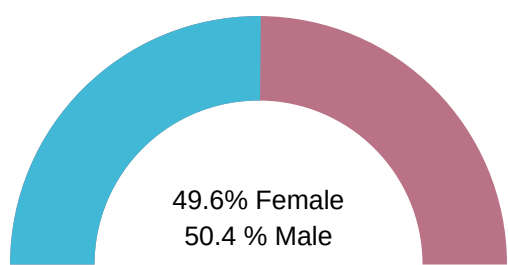

A COMPARATIVE GUIDE

Wyoming County DEMOGRAPHICS

Pennsylvania DEMOGRAPHICS

Population

Economic

Labor Force participation rate and size (civilian population age 16 and over): 12,631

Average Labor Force participation rate (age 25-54): 82.9%

Labor Force participation rate and size (civilian population age 16 and over): 6,674,961

Average Labor Force participation rate (age 25-54): 84.4%

Armed Forces Labor Force: 8

Armed Forces Labor Force: 9,390

With a Disability, Age 18-64, Labor Force Participation Rate and Size: 426,719

Distribution of Employment by Industry

Occupation by Employment