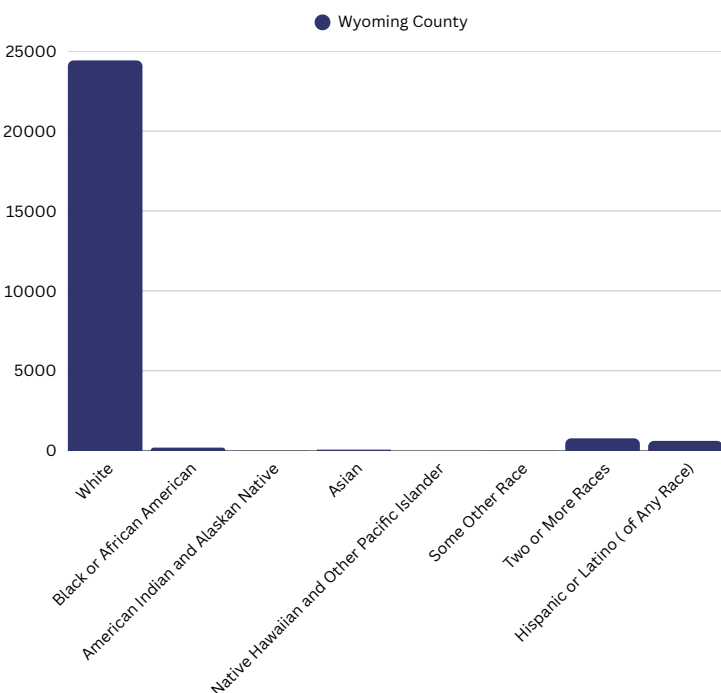

A COMPARATIVE GUIDE

Wyoming County DEMOGRAPHICS

Pennsylvania DEMOGRAPHICS

Population

Economic

Labor Force participation rate and size (civilian population age 16 and over): 12,631

Average Labor Force participation rate (age 25-54): 82.9%

Labor Force participation rate and size (civilian population age 16 and over): 6,674,961

Average Labor Force participation rate (age 25-54): 84.4%

Armed Forces Labor Force: 8

Armed Forces Labor Force: 9,390

Poverty Level (of all people): 11.8%

Households Receiving Food Stamps/SNAP: 734,855

Disconnected Youth: 28,034

Children in Single Parent Families: 897,765

Uninsured: 715,495

With a Disability, Age 18-64: 905,409

With a Disability, Age 18-64, Labor Force Participation Rate and Size: 426,719

Distribution of Employment by Industry

Occupation by Employment