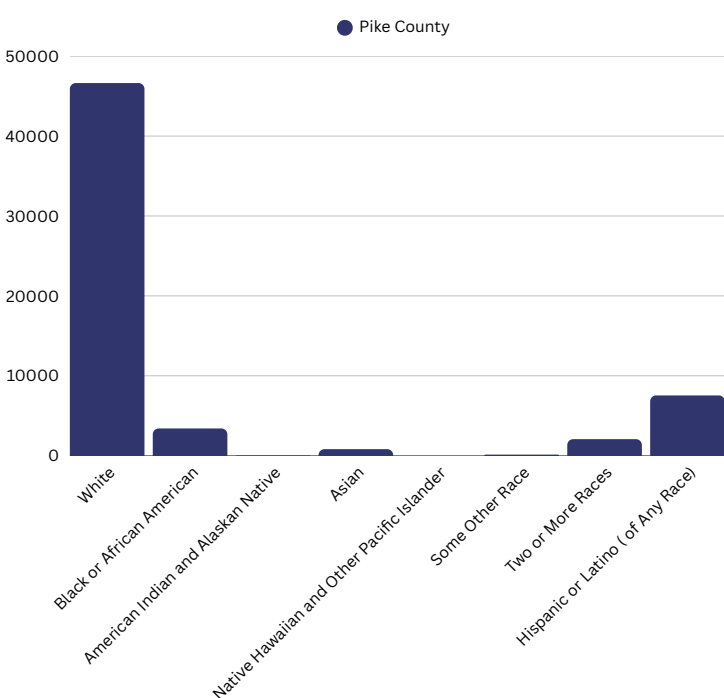

A COMPARATIVE GUIDE

Pike County DEMOGRAPHICS

Pennsylvania DEMOGRAPHICS

Population

Economic

Labor Force participation rate and size (civilian population age 16 and over): 28,889
Average Labor Force participation rate (age 25-54): 84.7%

Labor Force participation rate and size (civilian population age 16 and over): 6,692,918
Average Labor Force participation rate (age 25-54): 84.5%

Armed Forces Labor Force: 40

Armed Forces Labor Force: 8,743