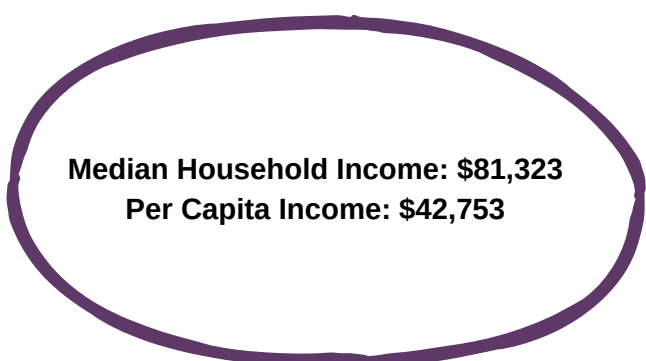

A COMPARATIVE GUIDE

Pike County DEMOGRAPHICS

Pennsylvania DEMOGRAPHICS

Population

Economic

Labor Force participation rate and size (civilian population age 16 and over): 28,889
Average Labor Force participation rate (age 25-54): 84.7%

Labor Force participation rate and size (civilian population age 16 and over): 6,692,918
Average Labor Force participation rate (age 25-54): 84.5%

Armed Forces Labor Force: 40

Armed Forces Labor Force: 8,743