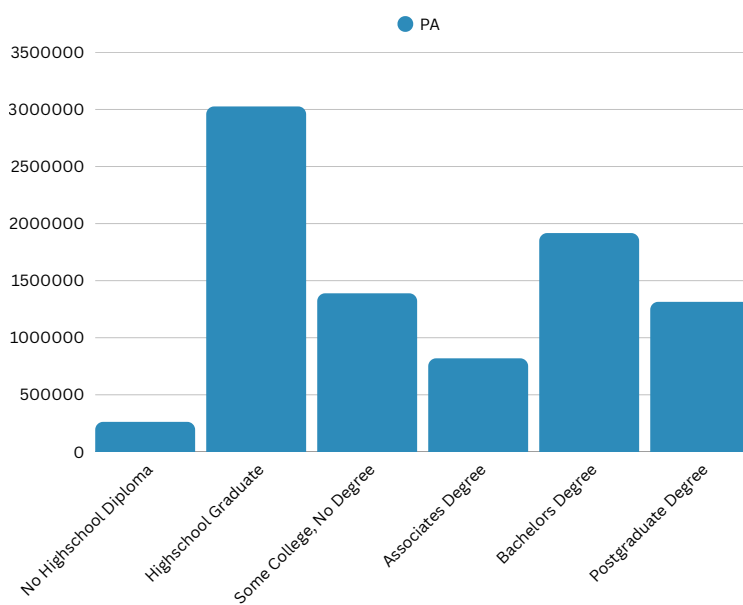

A COMPARATIVE GUIDE

Pike County DEMOGRAPHICS

Pennsylvania DEMOGRAPHICS

Population

Economic

Labor Force participation rate and size (civilian population age 16 and over): 28,889
Average Labor Force participation rate (age 25-54): 84.7%

Labor Force participation rate and size (civilian population age 16 and over): 6,692,918
Average Labor Force participation rate (age 25-54): 84.5%

Armed Forces Labor Force: 40

Armed Forces Labor Force: 8,743

Mean Commute Time: 42.3 Minutes

1.3% Travel Via Public Transportation

Mean Commute Time: 26.3 Minutes

3.3% Travel Via Public Transportation

Educational Attainment (Age 25-64)

Housing

Total Housing Units: 40,177

Total Housing Units: 5,806,452

Median House Value (of owner-occupied units): \$272,600

Median House Value (of owner-occupied units): \$254,500

Homeowner Vacancy: 15,915

Homeowner Vacancy: 531,599

Renter-Occupied Housing Units (% of Occupied Units): 13.0%