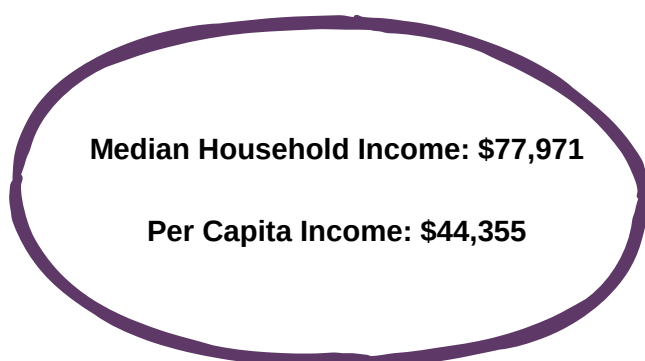

A COMPARATIVE GUIDE

Pike County DEMOGRAPHICS

Pennsylvania DEMOGRAPHICS

Population

Economic

Labor Force participation rate and size (civilian population age 16 and over): 28,889
Average Labor Force participation rate (age 25-54): 84.7%

Labor Force participation rate and size (civilian population age 16 and over): 6,692,918
Average Labor Force participation rate (age 25-54): 84.5%

Armed Forces Labor Force: 40

Armed Forces Labor Force: 8,743