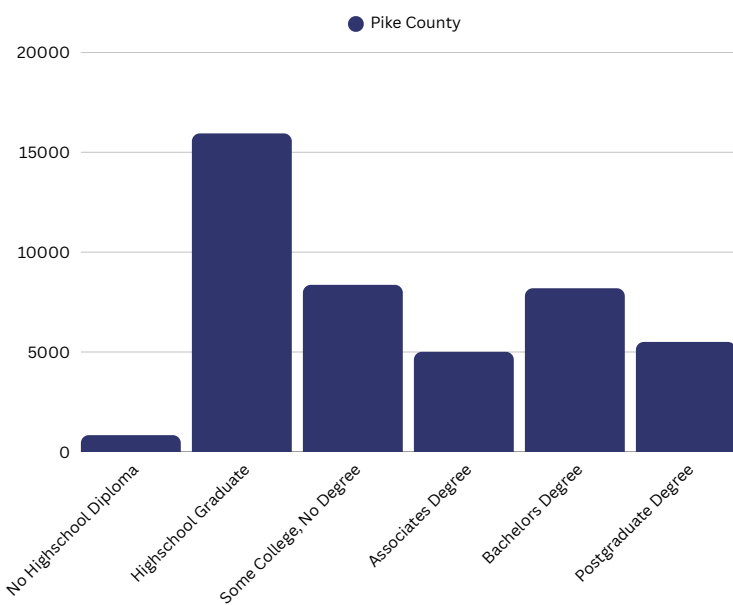

A COMPARATIVE GUIDE

Pike County DEMOGRAPHICS

Pennsylvania DEMOGRAPHICS

Population

Economic

Labor Force participation rate and size (civilian population age 16 and over): 28,889
Average Labor Force participation rate (age 25-54): 84.7%

Labor Force participation rate and size (civilian population age 16 and over): 6,692,918
Average Labor Force participation rate (age 25-54): 84.5%

Armed Forces Labor Force: 40

Armed Forces Labor Force: 8,743

Mean Commute Time: 42.3 Minutes

1.3% Travel Via Public Transportation

Mean Commute Time: 26.3 Minutes

3.3% Travel Via Public Transportation

Educational Attainment (Age 25-64)

Housing

Total Housing Units: 40,177

Total Housing Units: 5,806,452

Median House Value (of owner-occupied units): \$272,600

Median House Value (of owner-occupied units): \$254,500

Homeowner Vacancy: 15,915

Homeowner Vacancy: 531,599

Renter-Occupied Housing Units (% of Occupied Units): 13.0%