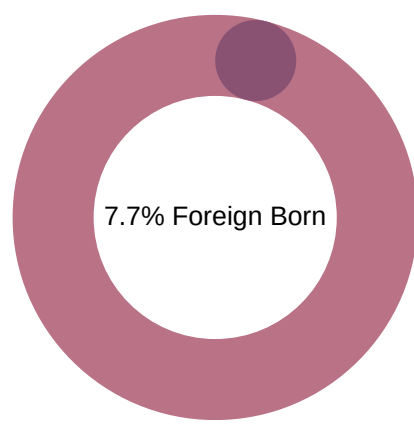

A COMPARATIVE GUIDE

Pike County DEMOGRAPHICS

Pennsylvania DEMOGRAPHICS

Population

Economic

Labor Force participation rate and size (civilian population age 16 and over): 28,889
Average Labor Force participation rate (age 25-54): 84.7%

Labor Force participation rate and size (civilian population age 16 and over): 6,692,918
Average Labor Force participation rate (age 25-54): 84.5%

Armed Forces Labor Force: 40

Armed Forces Labor Force: 8,743