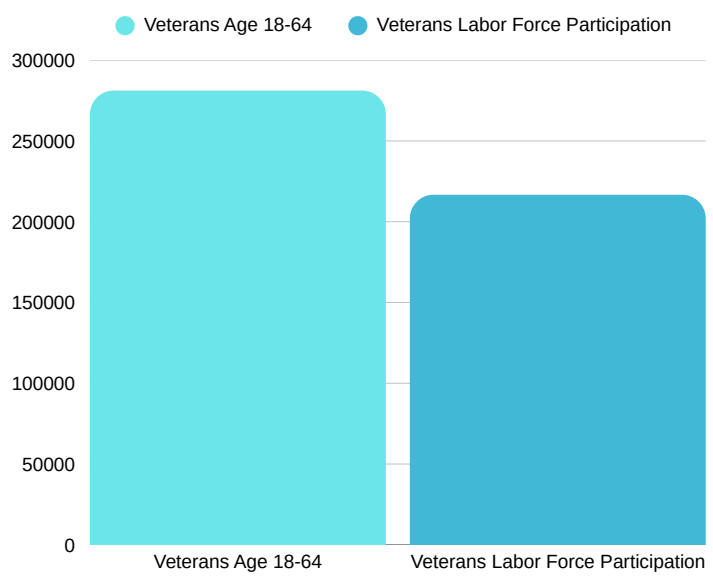

A COMPARATIVE GUIDE

Pike County DEMOGRAPHICS

Pennsylvania DEMOGRAPHICS

Population

Economic

Labor Force participation rate and size (civilian population age 16 and over): 28,889
Average Labor Force participation rate (age 25-54): 84.7%

Labor Force participation rate and size (civilian population age 16 and over): 6,692,918
Average Labor Force participation rate (age 25-54): 84.5%

Armed Forces Labor Force: 40

Armed Forces Labor Force: 8,743