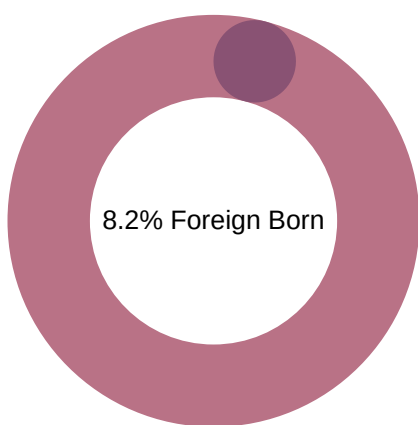

A COMPARATIVE GUIDE

Pike County DEMOGRAPHICS

Pennsylvania DEMOGRAPHICS

Population

Economic

Labor Force participation rate and size (civilian population age 16 and over): 28,889
Average Labor Force participation rate (age 25-54): 84.7%

Labor Force participation rate and size (civilian population age 16 and over): 6,692,918
Average Labor Force participation rate (age 25-54): 84.5%

Armed Forces Labor Force: 40

Armed Forces Labor Force: 8,743