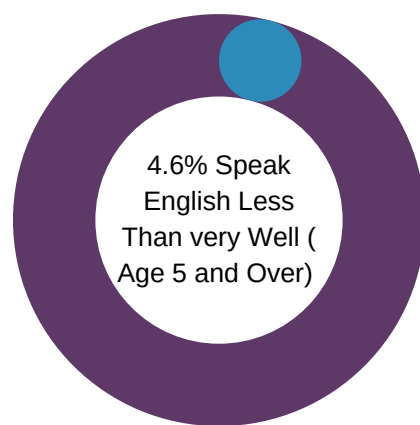

A COMPARATIVE GUIDE

Pike County DEMOGRAPHICS

Pennsylvania DEMOGRAPHICS

Population

Economic

Labor Force participation rate and size (civilian population age 16 and over): 28,889
Average Labor Force participation rate (age 25-54): 84.7%

Labor Force participation rate and size (civilian population age 16 and over): 6,692,918
Average Labor Force participation rate (age 25-54): 84.5%

Armed Forces Labor Force: 40

Armed Forces Labor Force: 8,743