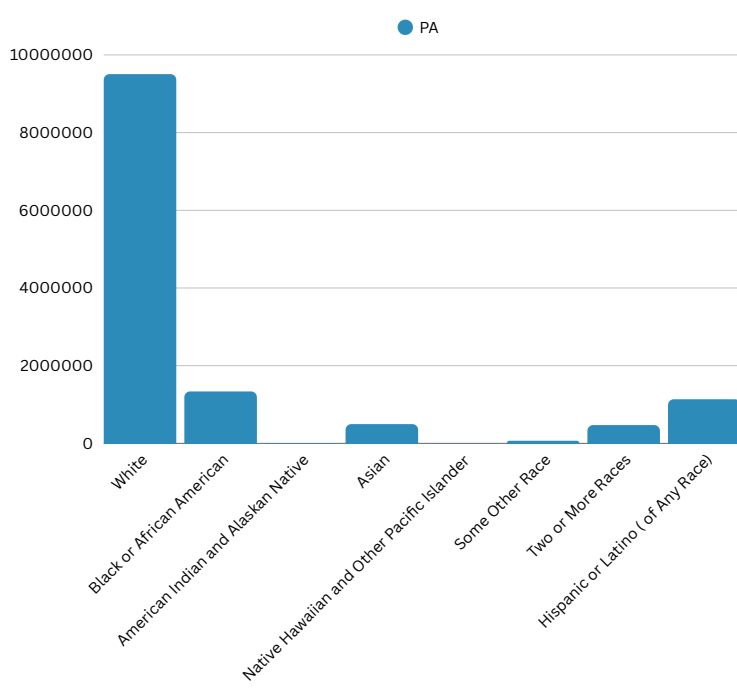

A COMPARATIVE GUIDE

Pike County DEMOGRAPHICS

Pennsylvania DEMOGRAPHICS

Population

Economic

Labor Force participation rate and size (civilian population age 16 and over): 28,889
Average Labor Force participation rate (age 25-54): 84.7%

Labor Force participation rate and size (civilian population age 16 and over): 6,692,918
Average Labor Force participation rate (age 25-54): 84.5%

Armed Forces Labor Force: 40

Armed Forces Labor Force: 8,743