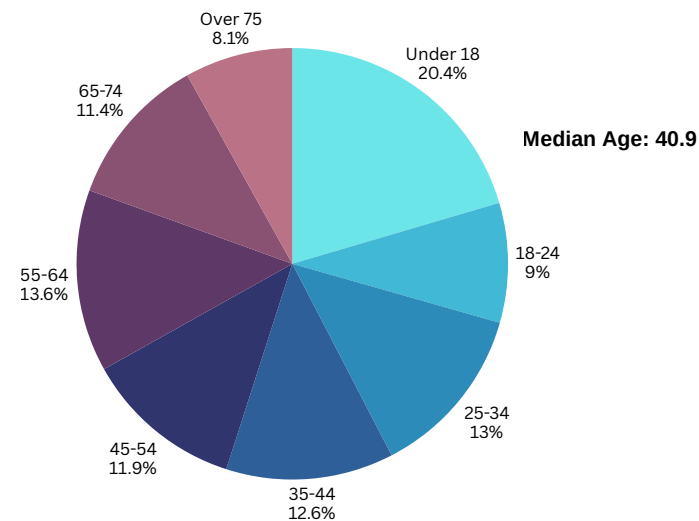

A COMPARATIVE GUIDE

Pike County DEMOGRAPHICS

Pennsylvania DEMOGRAPHICS

Population

Economic

Labor Force participation rate and size (civilian population age 16 and over): 28,889
Average Labor Force participation rate (age 25-54): 84.7%

Labor Force participation rate and size (civilian population age 16 and over): 6,692,918
Average Labor Force participation rate (age 25-54): 84.5%

Armed Forces Labor Force: 40

Armed Forces Labor Force: 8,743