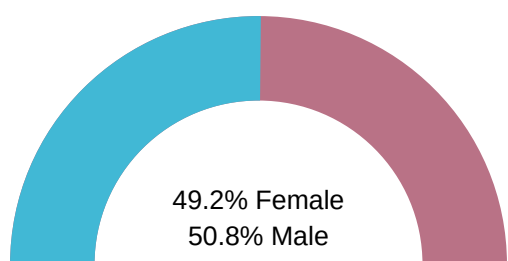

A COMPARATIVE GUIDE

Pike County DEMOGRAPHICS

Pennsylvania DEMOGRAPHICS

Population

Economic

Labor Force participation rate and size (civilian population age 16 and over): 28,889
Average Labor Force participation rate (age 25-54): 84.7%

Labor Force participation rate and size (civilian population age 16 and over): 6,692,918
Average Labor Force participation rate (age 25-54): 84.5%

Armed Forces Labor Force: 40

Armed Forces Labor Force: 8,743