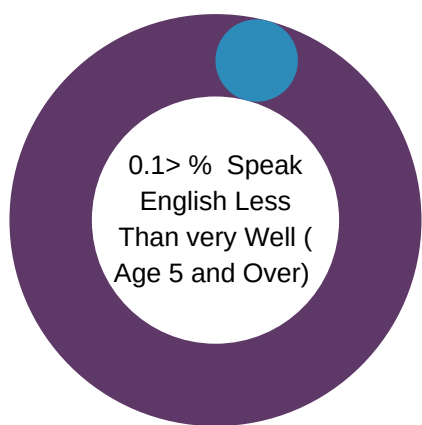

A COMPARATIVE GUIDE

Pike County DEMOGRAPHICS

Pennsylvania DEMOGRAPHICS

Population

Economic

Labor Force participation rate and size (civilian population age 16 and over): 28,889
Average Labor Force participation rate (age 25-54): 84.7%

Labor Force participation rate and size (civilian population age 16 and over): 6,692,918
Average Labor Force participation rate (age 25-54): 84.5%

Armed Forces Labor Force: 40

Armed Forces Labor Force: 8,743