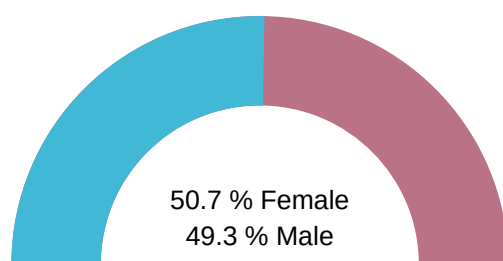

A COMPARATIVE GUIDE

Pike County DEMOGRAPHICS

Pennsylvania DEMOGRAPHICS

Population

Economic

Labor Force participation rate and size (civilian population age 16 and over): 28,889
Average Labor Force participation rate (age 25-54): 84.7%

Labor Force participation rate and size (civilian population age 16 and over): 6,692,918
Average Labor Force participation rate (age 25-54): 84.5%

Armed Forces Labor Force: 40

Armed Forces Labor Force: 8,743