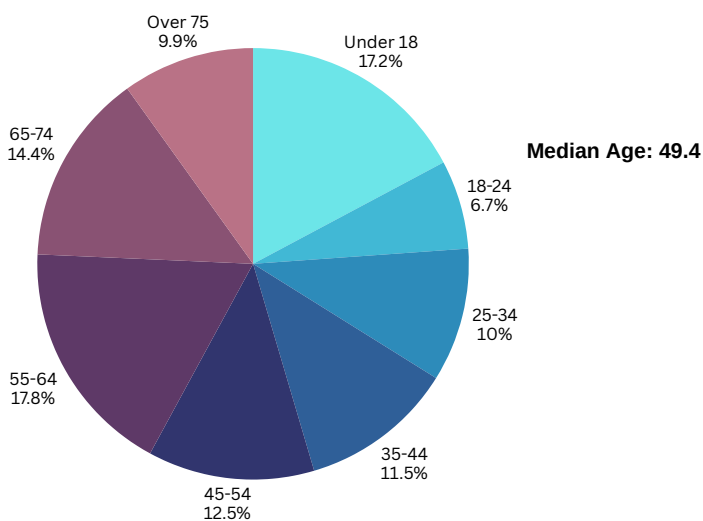

A COMPARATIVE GUIDE

Pike County DEMOGRAPHICS

Pennsylvania DEMOGRAPHICS

Population

Economic

Labor Force participation rate and size (civilian population age 16 and over): 28,889
Average Labor Force participation rate (age 25-54): 84.7%

Labor Force participation rate and size (civilian population age 16 and over): 6,692,918
Average Labor Force participation rate (age 25-54): 84.5%

Armed Forces Labor Force: 40

Armed Forces Labor Force: 8,743