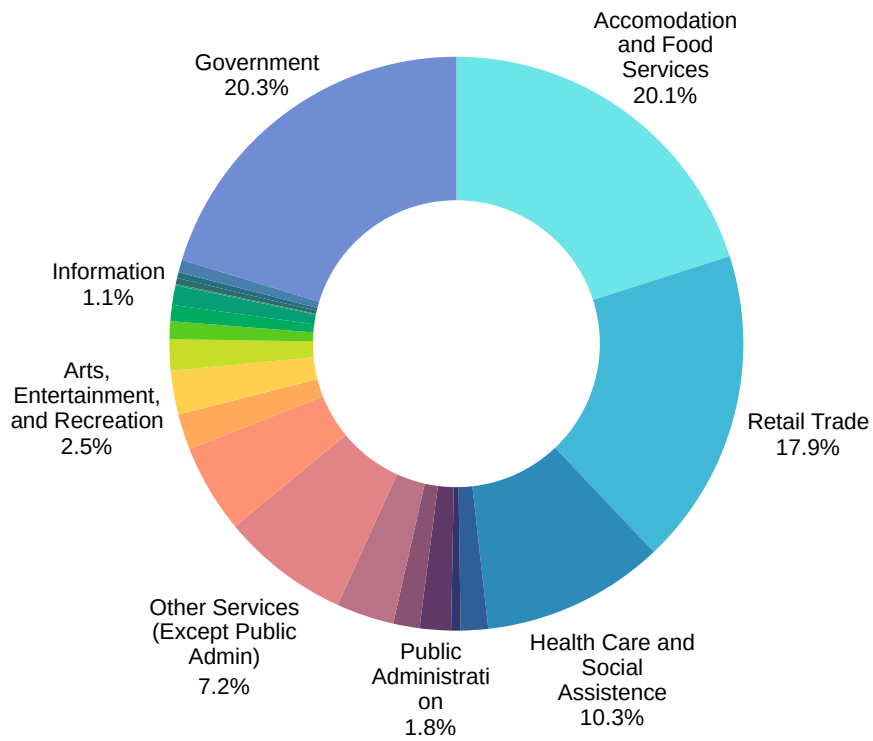

Distribution of Employment by Industry