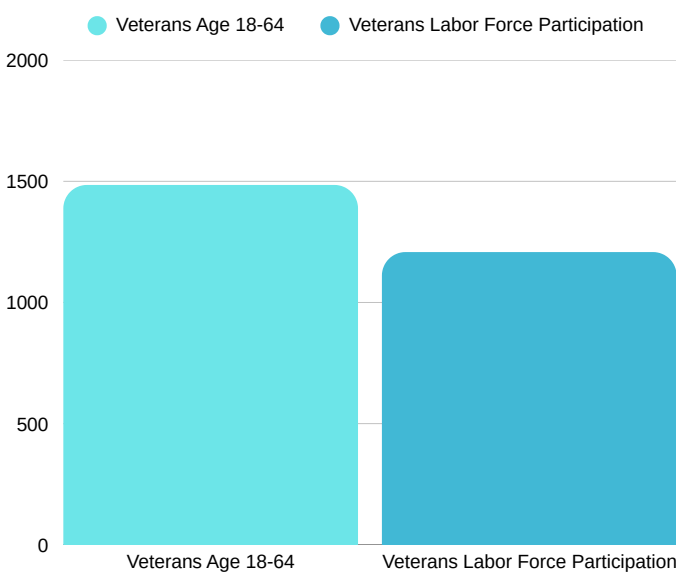

A COMPARATIVE GUIDE

Pike County DEMOGRAPHICS

Pennsylvania DEMOGRAPHICS

Population

Economic

Labor Force participation rate and size (civilian population age 16 and over): 28,889
Average Labor Force participation rate (age 25-54): 84.7%

Labor Force participation rate and size (civilian population age 16 and over): 6,692,918
Average Labor Force participation rate (age 25-54): 84.5%

Armed Forces Labor Force: 40

Armed Forces Labor Force: 8,743