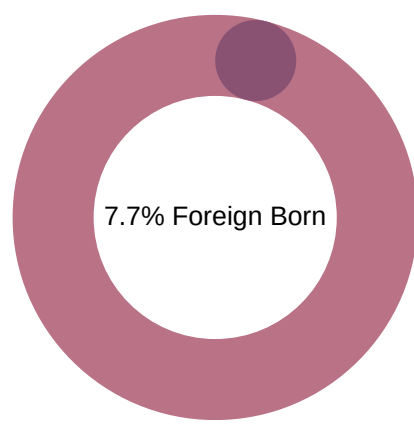

A COMPARATIVE GUIDE

Scranton DEMOGRAPHICS

Pennsylvania DEMOGRAPHICS

Population

Economic

Labor Force participation rate and size (civilian population age 16 and over): 34,501

Average Labor Force participation rate (age 25-54): 79.0%

Labor Force participation rate and size (civilian population age 16 and over): 6,692,918

Average Labor Force participation rate (age 25-54): 84.5%

Armed Forces Labor Force: 10

Armed Forces Labor Force: 8,743