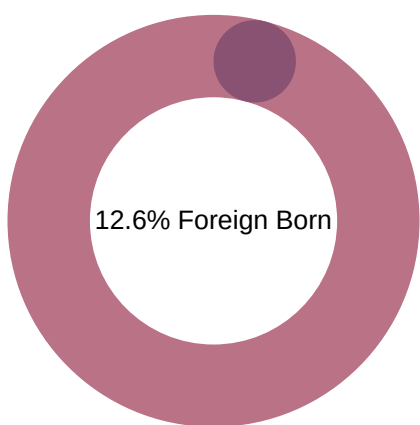

A COMPARATIVE GUIDE

Scranton DEMOGRAPHICS

Pennsylvania DEMOGRAPHICS

Population

Economic

Labor Force participation rate and size (civilian population age 16 and over): 34,501

Average Labor Force participation rate (age 25-54): 79.0%

Labor Force participation rate and size (civilian population age 16 and over): 6,692,918

Average Labor Force participation rate (age 25-54): 84.5%

Armed Forces Labor Force: 10

Armed Forces Labor Force: 8,743