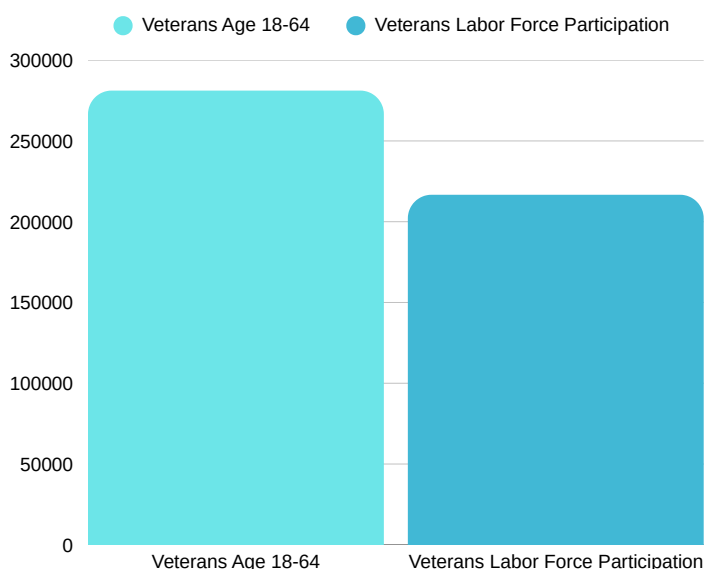

A COMPARATIVE GUIDE

Scranton DEMOGRAPHICS

Pennsylvania DEMOGRAPHICS

Population

Economic

Labor Force participation rate and size (civilian population age 16 and over): 34,501

Average Labor Force participation rate (age 25-54): 79.0%

Labor Force participation rate and size (civilian population age 16 and over): 6,692,918

Average Labor Force participation rate (age 25-54): 84.5%

Armed Forces Labor Force: 10

Armed Forces Labor Force: 8,743

With a Disability, Age 18-64, Labor Force Participation Rate and Size: 410,157

Distribution of Employment by Industry

Occupation by Employment