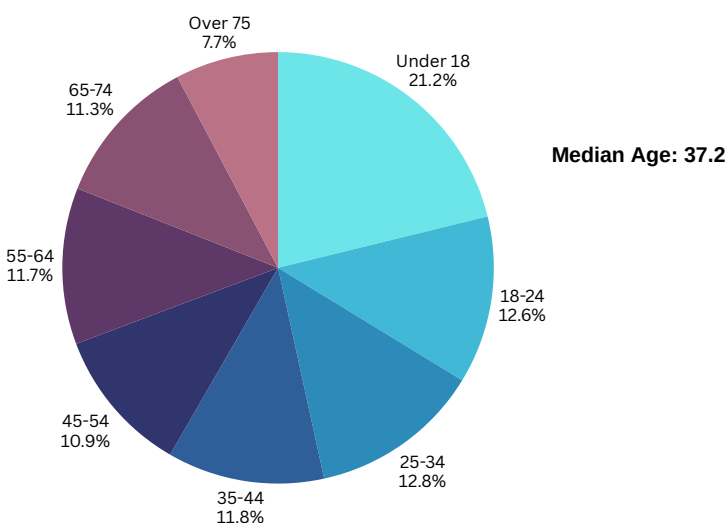

A COMPARATIVE GUIDE

Scranton DEMOGRAPHICS

Pennsylvania DEMOGRAPHICS

Population

Economic

Labor Force participation rate and size (civilian population age 16 and over): 34,501

Average Labor Force participation rate (age 25-54): 79.0%

Labor Force participation rate and size (civilian population age 16 and over): 6,692,918

Average Labor Force participation rate (age 25-54): 84.5%

Armed Forces Labor Force: 10

Armed Forces Labor Force: 8,743

With a Disability, Age 18-64, Labor Force Participation Rate and Size: 410,157

Distribution of Employment by Industry

Occupation by Employment