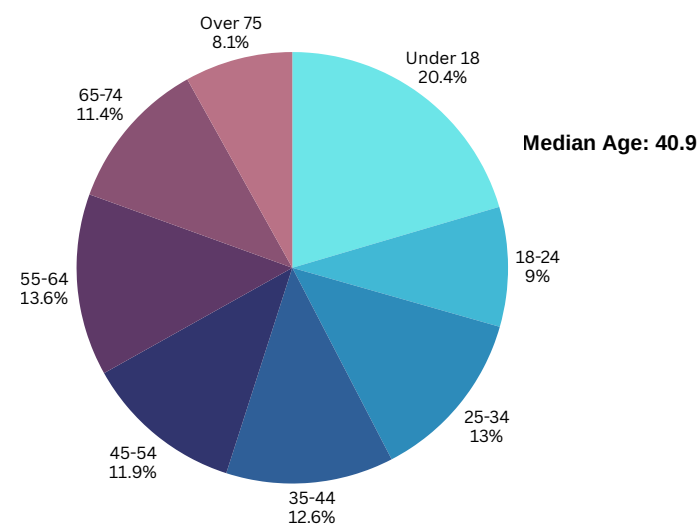

A COMPARATIVE GUIDE

Scranton DEMOGRAPHICS

Pennsylvania DEMOGRAPHICS

Population

Economic

Labor Force participation rate and size (civilian population age 16 and over): 34,501

Average Labor Force participation rate (age 25-54): 79.0%

Labor Force participation rate and size (civilian population age 16 and over): 6,692,918

Average Labor Force participation rate (age 25-54): 84.5%

Armed Forces Labor Force: 10

Armed Forces Labor Force: 8,743

With a Disability, Age 18-64, Labor Force Participation Rate and Size: 410,157

Distribution of Employment by Industry

Occupation by Employment