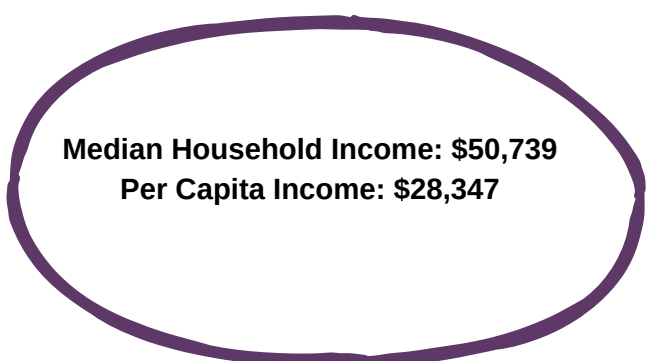

A COMPARATIVE GUIDE

Scranton DEMOGRAPHICS

Pennsylvania DEMOGRAPHICS

Population

Economic

Labor Force participation rate and size (civilian population age 16 and over): 34,501

Average Labor Force participation rate (age 25-54): 79.0%

Labor Force participation rate and size (civilian population age 16 and over): 6,692,918

Average Labor Force participation rate (age 25-54): 84.5%

Armed Forces Labor Force: 10

Armed Forces Labor Force: 8,743