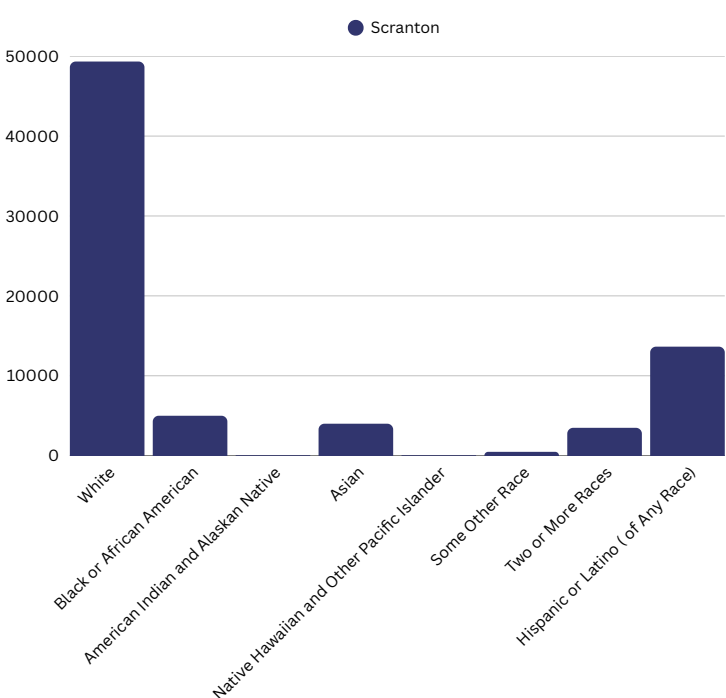

A COMPARATIVE GUIDE

Scranton DEMOGRAPHICS

Pennsylvania DEMOGRAPHICS

Population

Economic

Labor Force participation rate and size (civilian population age 16 and over): 34,501

Average Labor Force participation rate (age 25-54): 79.0%

Labor Force participation rate and size (civilian population age 16 and over): 6,692,918

Average Labor Force participation rate (age 25-54): 84.5%

Armed Forces Labor Force: 10

Armed Forces Labor Force: 8,743

With a Disability, Age 18-64, Labor Force Participation Rate and Size: 410,157

Distribution of Employment by Industry

Occupation by Employment