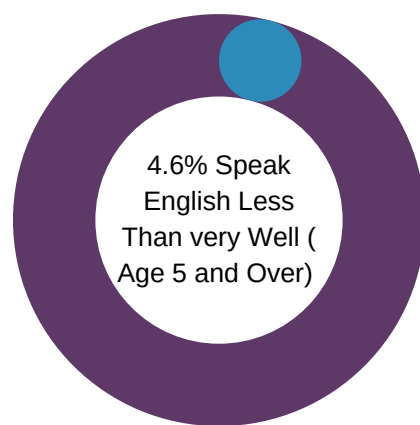

A COMPARATIVE GUIDE

Scranton DEMOGRAPHICS

Pennsylvania DEMOGRAPHICS

Population

Economic

Labor Force participation rate and size (civilian population age 16 and over): 34,501

Average Labor Force participation rate (age 25-54): 79.0%

Labor Force participation rate and size (civilian population age 16 and over): 6,692,918

Average Labor Force participation rate (age 25-54): 84.5%

Armed Forces Labor Force: 10

Armed Forces Labor Force: 8,743

With a Disability, Age 18-64, Labor Force Participation Rate and Size: 410,157

Distribution of Employment by Industry

Occupation by Employment