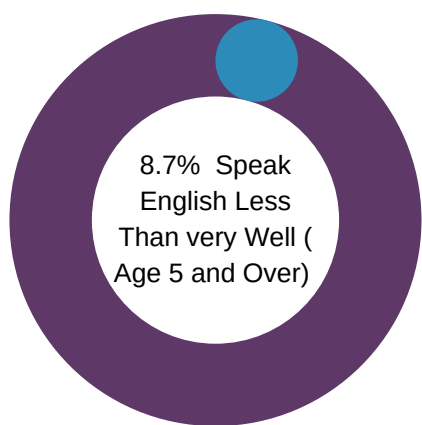

A COMPARATIVE GUIDE

Scranton DEMOGRAPHICS

Pennsylvania DEMOGRAPHICS

Population

Economic

Labor Force participation rate and size (civilian population age 16 and over): 34,501

Average Labor Force participation rate (age 25-54): 79.0%

Labor Force participation rate and size (civilian population age 16 and over): 6,692,918

Average Labor Force participation rate (age 25-54): 84.5%

Armed Forces Labor Force: 10

Armed Forces Labor Force: 8,743

With a Disability, Age 18-64, Labor Force Participation Rate and Size: 410,157

Distribution of Employment by Industry

Occupation by Employment