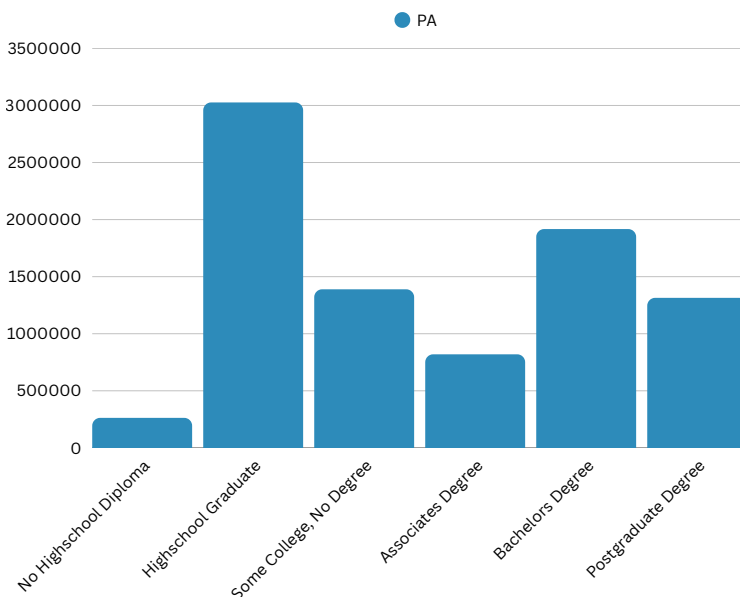

A COMPARATIVE GUIDE

Scranton DEMOGRAPHICS

Pennsylvania DEMOGRAPHICS

Population

Economic

Labor Force participation rate and size (civilian population age 16 and over): 34,501

Average Labor Force participation rate (age 25-54): 79.0%

Labor Force participation rate and size (civilian population age 16 and over): 6,692,918

Average Labor Force participation rate (age 25-54): 84.5%

Armed Forces Labor Force: 10

Armed Forces Labor Force: 8,743

Mean Commute Time: 19.3 Minutes

1.1% Travel Via Public Transportation

Mean Commute Time: 26.3 Minutes

3.3% Travel Via Public Transportation

Educational Attainment (Age 25-64)

Housing

Total Housing Units: 35,512

Median House Value (of owner-occupied units): \$158,100

Homeowner Vacancy: 5,265

Renter-Occupied Housing Units (% of Occupied Units): 50.1%

Occupied Housing Units with No Vehicle Available (% of Occupied Units): 4,306