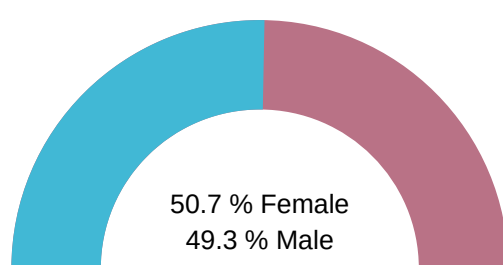

A COMPARATIVE GUIDE

Scranton DEMOGRAPHICS

Pennsylvania DEMOGRAPHICS

Population

Economic

Labor Force participation rate and size (civilian population age 16 and over): 34,501

Average Labor Force participation rate (age 25-54): 79.0%

Labor Force participation rate and size (civilian population age 16 and over): 6,692,918

Average Labor Force participation rate (age 25-54): 84.5%

Armed Forces Labor Force: 10

Armed Forces Labor Force: 8,743

With a Disability, Age 18-64, Labor Force Participation Rate and Size: 410,157

Distribution of Employment by Industry

Occupation by Employment