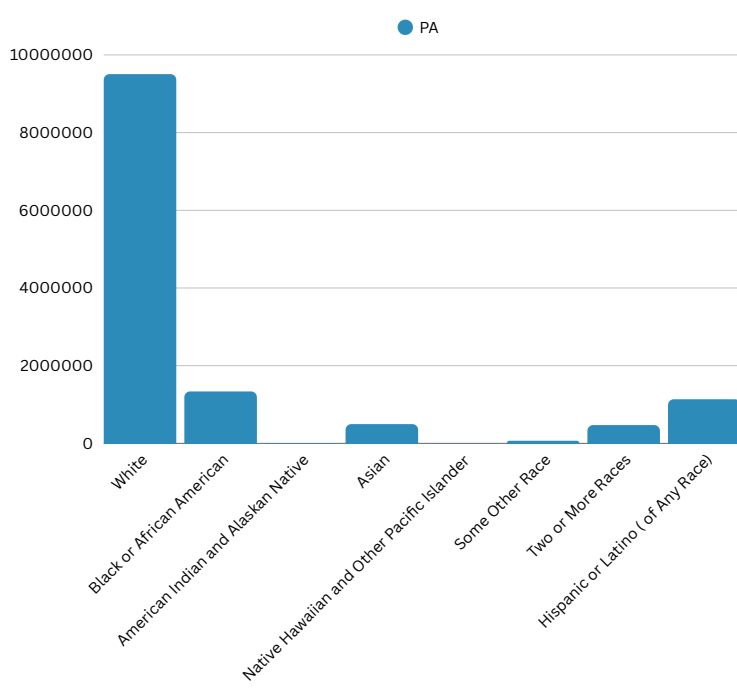

A COMPARATIVE GUIDE

Scranton DEMOGRAPHICS

Pennsylvania DEMOGRAPHICS

Population

Economic

Labor Force participation rate and size (civilian population age 16 and over): 34,501

Average Labor Force participation rate (age 25-54): 79.0%

Labor Force participation rate and size (civilian population age 16 and over): 6,692,918

Average Labor Force participation rate (age 25-54): 84.5%

Armed Forces Labor Force: 10

Armed Forces Labor Force: 8,743

With a Disability, Age 18-64, Labor Force Participation Rate and Size: 410,157

Distribution of Employment by Industry

Occupation by Employment