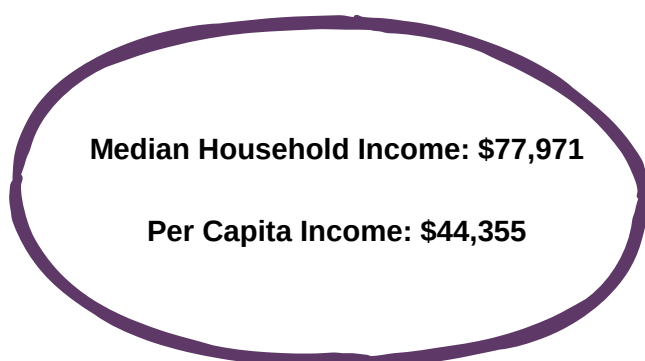

A COMPARATIVE GUIDE

Scranton DEMOGRAPHICS

Pennsylvania DEMOGRAPHICS

Population

Economic

Labor Force participation rate and size (civilian population age 16 and over): 34,501

Average Labor Force participation rate (age 25-54): 79.0%

Labor Force participation rate and size (civilian population age 16 and over): 6,692,918

Average Labor Force participation rate (age 25-54): 84.5%

Armed Forces Labor Force: 10

Armed Forces Labor Force: 8,743