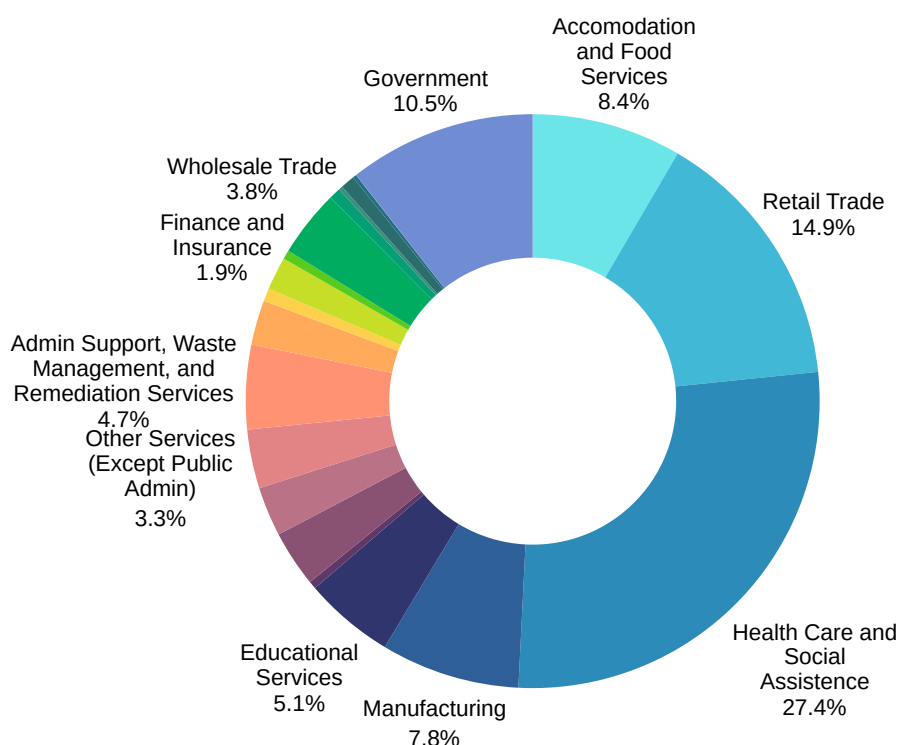

Distribution of Employment by Industry