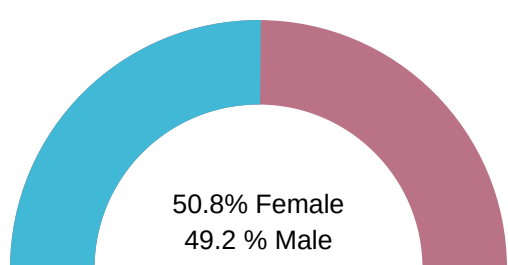

A COMPARATIVE GUIDE

Scranton DEMOGRAPHICS

Pennsylvania DEMOGRAPHICS

Population

Economic

Labor Force participation rate and size (civilian population age 16 and over): 34,501

Average Labor Force participation rate (age 25-54): 79.0%

Labor Force participation rate and size (civilian population age 16 and over): 6,692,918

Average Labor Force participation rate (age 25-54): 84.5%

Armed Forces Labor Force: 10

Armed Forces Labor Force: 8,743

With a Disability, Age 18-64, Labor Force Participation Rate and Size: 410,157

Distribution of Employment by Industry

Occupation by Employment