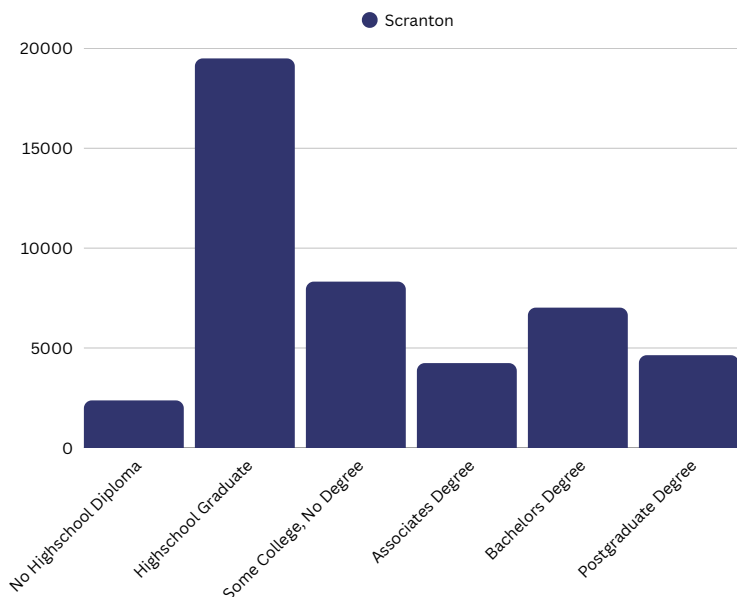

Labor Force participation rate and size (civilian population age 16 and over): 6,692,918

Average Labor Force participation rate (age 25-54): 84.5%

Armed Forces Labor Force: 10

Armed Forces Labor Force: 8,743

Mean Commute Time: 19.3 Minutes

1.1% Travel Via Public Transportation

Mean Commute Time: 26.3 Minutes

3.3% Travel Via Public Transportation

Educational Attainment (Age 25-64)

Housing

Total Housing Units: 35,512

Median House Value (of owner-occupied units): \$158,100

Homeowner Vacancy: 5,265

Renter-Occupied Housing Units (% of Occupied Units): 50.1%

Occupied Housing Units with No Vehicle Available (% of Occupied Units): 4,306