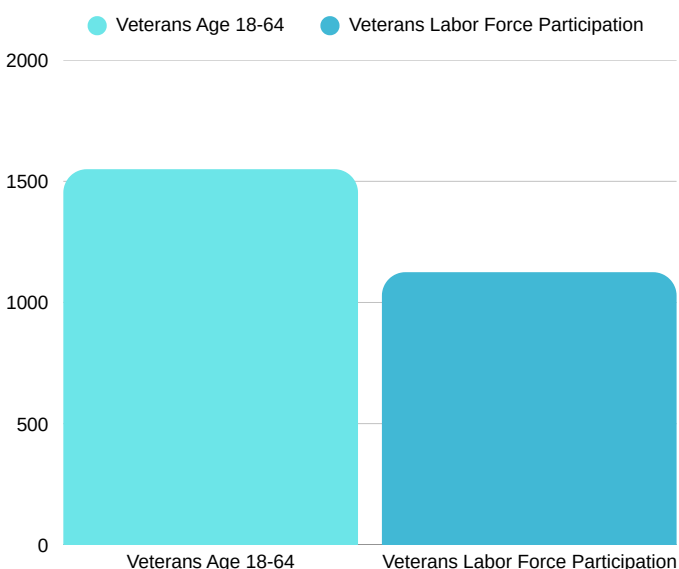

A COMPARATIVE GUIDE

Scranton DEMOGRAPHICS

Pennsylvania DEMOGRAPHICS

Population

Economic

Labor Force participation rate and size (civilian population age 16 and over): 34,501

Average Labor Force participation rate (age 25-54): 79.0%

Labor Force participation rate and size (civilian population age 16 and over): 6,692,918

Average Labor Force participation rate (age 25-54): 84.5%

Armed Forces Labor Force: 10

Armed Forces Labor Force: 8,743

With a Disability, Age 18-64, Labor Force Participation Rate and Size: 410,157

Distribution of Employment by Industry

Occupation by Employment