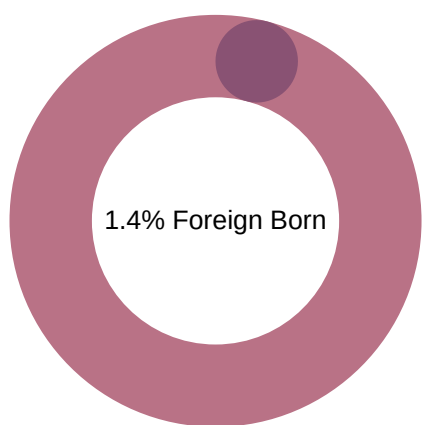

A COMPARATIVE GUIDE

Tioga County DEMOGRAPHICS

Pennsylvania DEMOGRAPHICS

Population

Economic

Labor Force participation rate and size (civilian population age 16 and over): 19,264
Average Labor Force participation rate (age 25-54): 82.6%

Labor Force participation rate and size (civilian population age 16 and over): 6,692,918
Average Labor Force participation rate (age 25-54): 84.5%

Armed Forces Labor Force: 12

Armed Forces Labor Force: 8,743