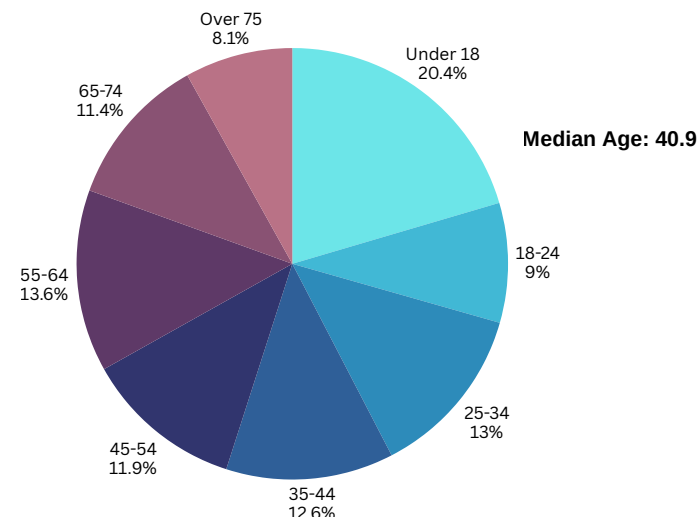

A COMPARATIVE GUIDE

Tioga County DEMOGRAPHICS

Pennsylvania DEMOGRAPHICS

Population

Economic

Labor Force participation rate and size (civilian population age 16 and over): 19,264
Average Labor Force participation rate (age 25-54): 82.6%

Labor Force participation rate and size (civilian population age 16 and over): 6,692,918
Average Labor Force participation rate (age 25-54): 84.5%

Armed Forces Labor Force: 12

Armed Forces Labor Force: 8,743

With a Disability, Age 18-64, Labor Force Participation Rate and Size: 410,157

Distribution of Employment by Industry

Occupation by Employment