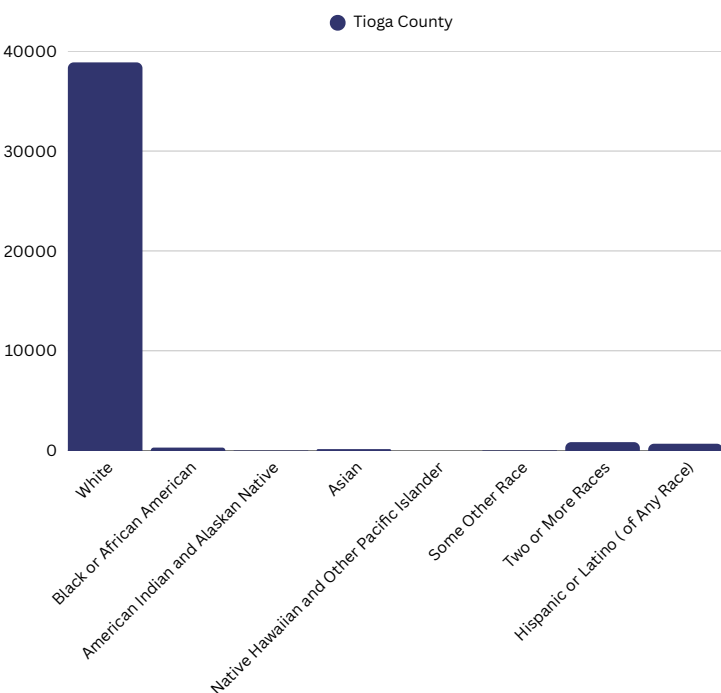

A COMPARATIVE GUIDE

Tioga County DEMOGRAPHICS

Pennsylvania DEMOGRAPHICS

Population

Economic

Labor Force participation rate and size (civilian population age 16 and over): 19,264
Average Labor Force participation rate (age 25-54): 82.6%

Labor Force participation rate and size (civilian population age 16 and over): 6,692,918
Average Labor Force participation rate (age 25-54): 84.5%

Armed Forces Labor Force: 12

Armed Forces Labor Force: 8,743

With a Disability, Age 18-64, Labor Force Participation Rate and Size: 410,157

Distribution of Employment by Industry

Occupation by Employment