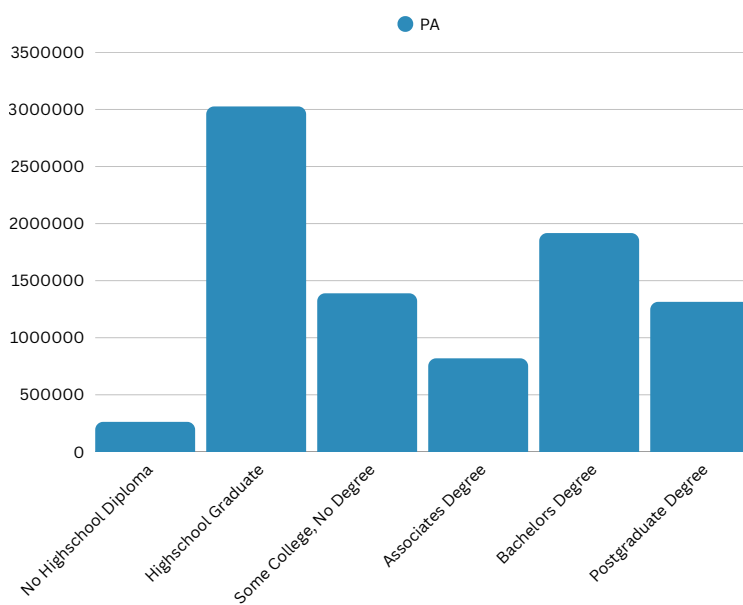

A COMPARATIVE GUIDE

Tioga County DEMOGRAPHICS

Pennsylvania DEMOGRAPHICS

Population

Economic

Labor Force participation rate and size (civilian population age 16 and over): 19,264
Average Labor Force participation rate (age 25-54): 82.6%

Labor Force participation rate and size (civilian population age 16 and over): 6,692,918
Average Labor Force participation rate (age 25-54): 84.5%

Armed Forces Labor Force: 12

Armed Forces Labor Force: 8,743

Mean Commute Time: 24.4 Minutes

0.5% Travel Via Public Transportation

Mean Commute Time: 26.3 Minutes

3.3% Travel Via Public Transportation

Educational Attainment (Age 25-64)

Housing

Total Housing Units: 21,571

Total Housing Units: 5,806,452

Median House Value (of owner-occupied units): \$181,100

Median House Value (of owner-occupied units): \$254,500

Homeowner Vacancy: 4,884

Homeowner Vacancy: 531,599

Renter-Occupied Housing Units (% of Occupied Units): 22.6%