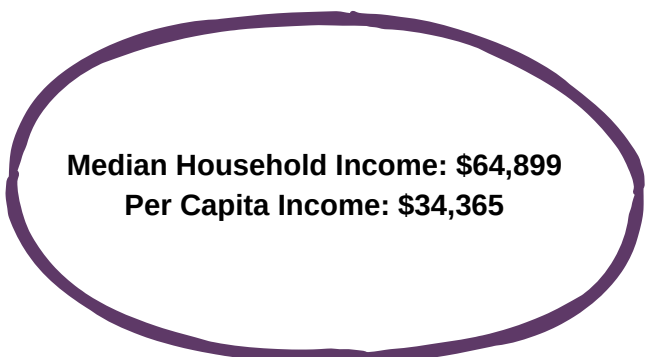

A COMPARATIVE GUIDE

Tioga County DEMOGRAPHICS

Pennsylvania DEMOGRAPHICS

Population

Economic

Labor Force participation rate and size (civilian population age 16 and over): 19,264
Average Labor Force participation rate (age 25-54): 82.6%

Labor Force participation rate and size (civilian population age 16 and over): 6,692,918
Average Labor Force participation rate (age 25-54): 84.5%

Armed Forces Labor Force: 12

Armed Forces Labor Force: 8,743