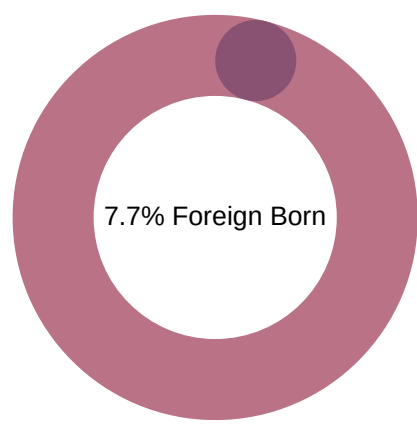

A COMPARATIVE GUIDE

Tioga County DEMOGRAPHICS

Pennsylvania DEMOGRAPHICS

Population

Economic

Labor Force participation rate and size (civilian population age 16 and over): 19,264
Average Labor Force participation rate (age 25-54): 82.6%

Labor Force participation rate and size (civilian population age 16 and over): 6,692,918
Average Labor Force participation rate (age 25-54): 84.5%

Armed Forces Labor Force: 12

Armed Forces Labor Force: 8,743