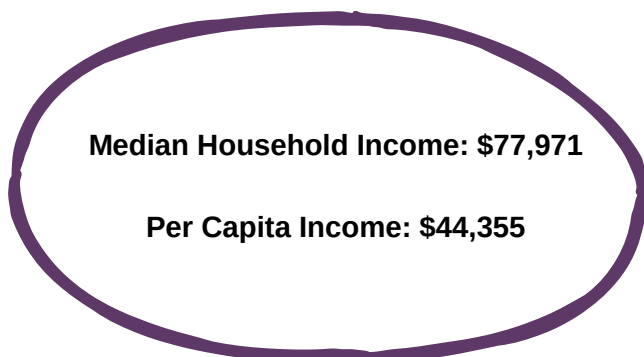

A COMPARATIVE GUIDE

Tioga County DEMOGRAPHICS

Pennsylvania DEMOGRAPHICS

Population

Economic

Labor Force participation rate and size (civilian population age 16 and over): 19,264
Average Labor Force participation rate (age 25-54): 82.6%

Labor Force participation rate and size (civilian population age 16 and over): 6,692,918
Average Labor Force participation rate (age 25-54): 84.5%

Armed Forces Labor Force: 12

Armed Forces Labor Force: 8,743