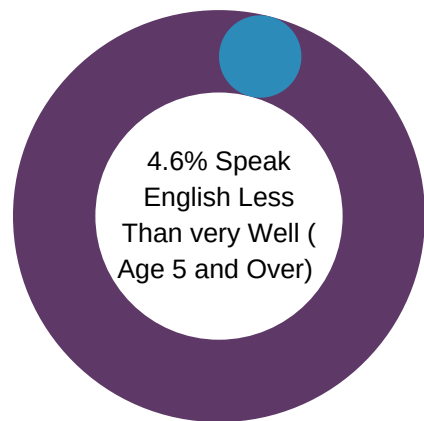

A COMPARATIVE GUIDE

Tioga County DEMOGRAPHICS

Pennsylvania DEMOGRAPHICS

Population

Economic

Labor Force participation rate and size (civilian population age 16 and over): 19,264
Average Labor Force participation rate (age 25-54): 82.6%

Labor Force participation rate and size (civilian population age 16 and over): 6,692,918
Average Labor Force participation rate (age 25-54): 84.5%

Armed Forces Labor Force: 12

Armed Forces Labor Force: 8,743

With a Disability, Age 18-64, Labor Force Participation Rate and Size: 410,157

Distribution of Employment by Industry

Occupation by Employment