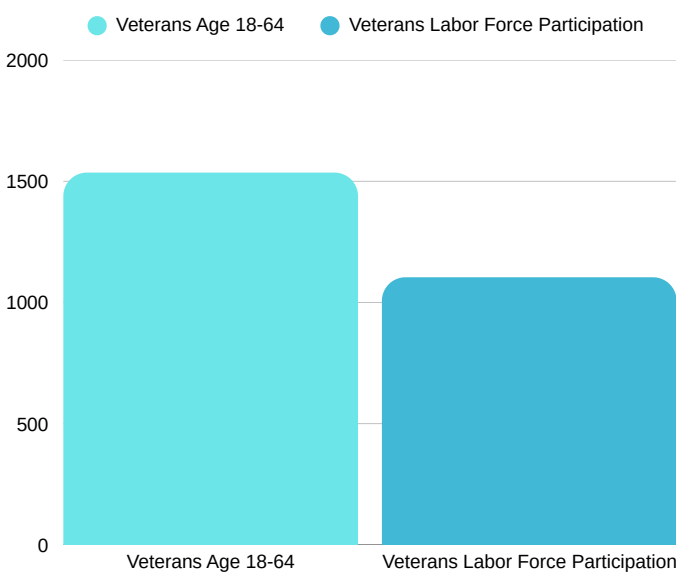

A COMPARATIVE GUIDE

Tioga County DEMOGRAPHICS

Pennsylvania DEMOGRAPHICS

Population

Economic

Labor Force participation rate and size (civilian population age 16 and over): 19,264
Average Labor Force participation rate (age 25-54): 82.6%

Labor Force participation rate and size (civilian population age 16 and over): 6,692,918
Average Labor Force participation rate (age 25-54): 84.5%

Armed Forces Labor Force: 12

Armed Forces Labor Force: 8,743

With a Disability, Age 18-64, Labor Force Participation Rate and Size: 410,157

Distribution of Employment by Industry

Occupation by Employment