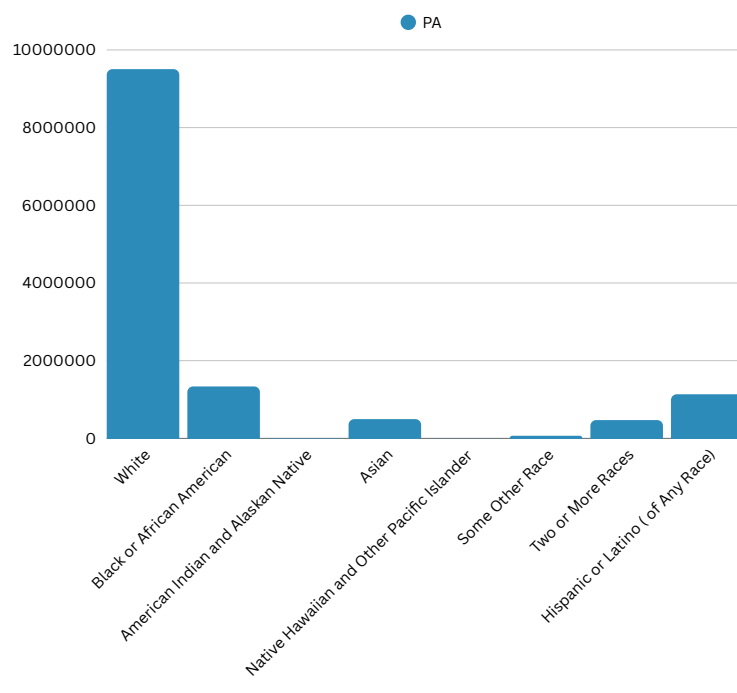

A COMPARATIVE GUIDE

Tioga County DEMOGRAPHICS

Pennsylvania DEMOGRAPHICS

Population

Economic

Labor Force participation rate and size (civilian population age 16 and over): 19,264
Average Labor Force participation rate (age 25-54): 82.6%

Labor Force participation rate and size (civilian population age 16 and over): 6,692,918
Average Labor Force participation rate (age 25-54): 84.5%

Armed Forces Labor Force: 12

Armed Forces Labor Force: 8,743

With a Disability, Age 18-64, Labor Force Participation Rate and Size: 410,157

Distribution of Employment by Industry

Occupation by Employment