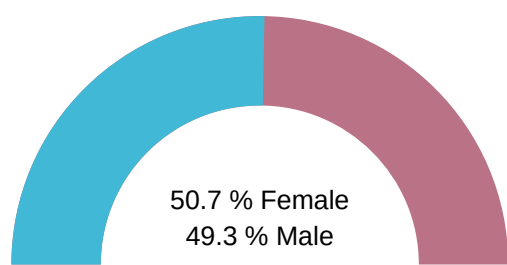

A COMPARATIVE GUIDE

Tioga County DEMOGRAPHICS

Pennsylvania DEMOGRAPHICS

Population

Economic

Labor Force participation rate and size (civilian population age 16 and over): 19,264
Average Labor Force participation rate (age 25-54): 82.6%

Labor Force participation rate and size (civilian population age 16 and over): 6,692,918
Average Labor Force participation rate (age 25-54): 84.5%

Armed Forces Labor Force: 12

Armed Forces Labor Force: 8,743

With a Disability, Age 18-64, Labor Force Participation Rate and Size: 410,157

Distribution of Employment by Industry

Occupation by Employment