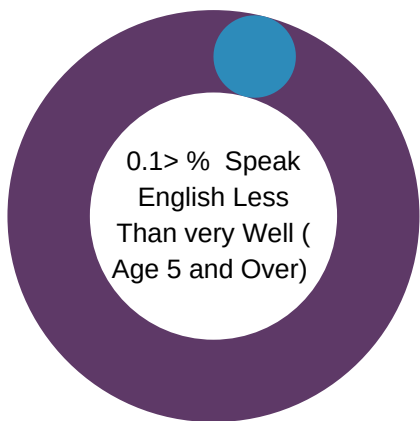

A COMPARATIVE GUIDE

Tioga County DEMOGRAPHICS

Pennsylvania DEMOGRAPHICS

Population

Economic

Labor Force participation rate and size (civilian population age 16 and over): 19,264
Average Labor Force participation rate (age 25-54): 82.6%

Labor Force participation rate and size (civilian population age 16 and over): 6,692,918
Average Labor Force participation rate (age 25-54): 84.5%

Armed Forces Labor Force: 12

Armed Forces Labor Force: 8,743

With a Disability, Age 18-64, Labor Force Participation Rate and Size: 410,157

Distribution of Employment by Industry

Occupation by Employment