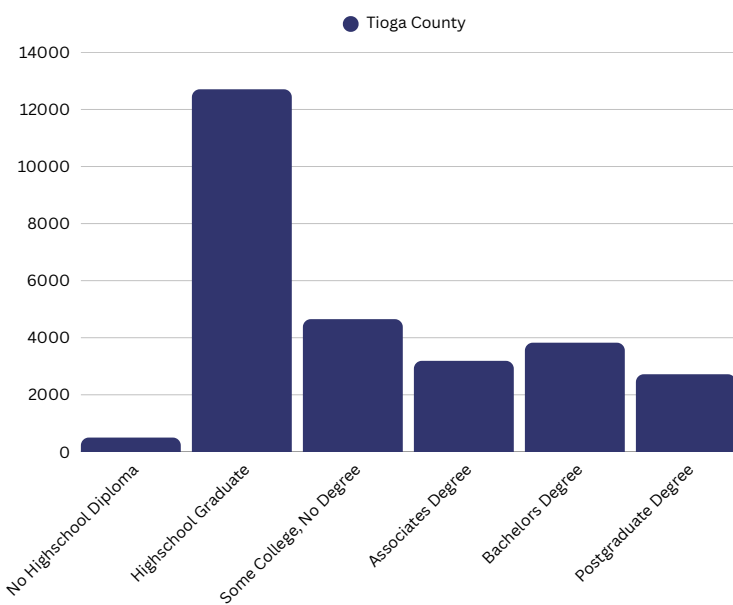

A COMPARATIVE GUIDE

Tioga County DEMOGRAPHICS

Pennsylvania DEMOGRAPHICS

Population

Economic

Labor Force participation rate and size (civilian population age 16 and over): 19,264
Average Labor Force participation rate (age 25-54): 82.6%

Labor Force participation rate and size (civilian population age 16 and over): 6,692,918
Average Labor Force participation rate (age 25-54): 84.5%

Armed Forces Labor Force: 12

Armed Forces Labor Force: 8,743

Mean Commute Time: 24.4 Minutes

0.5% Travel Via Public Transportation

Mean Commute Time: 26.3 Minutes

3.3% Travel Via Public Transportation

Educational Attainment (Age 25-64)

Housing

Total Housing Units: 21,571

Total Housing Units: 5,806,452

Median House Value (of owner-occupied units): \$181,100

Median House Value (of owner-occupied units): \$254,500

Homeowner Vacancy: 4,884

Homeowner Vacancy: 531,599

Renter-Occupied Housing Units (% of Occupied Units): 22.6%