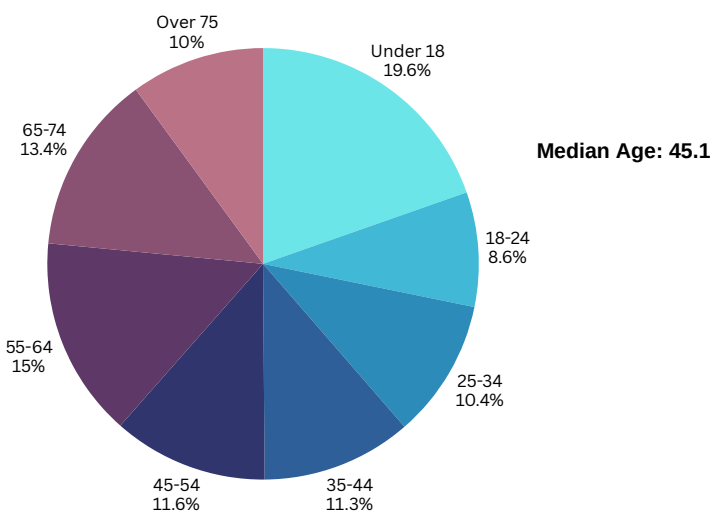

A COMPARATIVE GUIDE

Tioga County DEMOGRAPHICS

Pennsylvania DEMOGRAPHICS

Population

Economic

Labor Force participation rate and size (civilian population age 16 and over): 19,264
Average Labor Force participation rate (age 25-54): 82.6%

Labor Force participation rate and size (civilian population age 16 and over): 6,692,918
Average Labor Force participation rate (age 25-54): 84.5%

Armed Forces Labor Force: 12

Armed Forces Labor Force: 8,743

With a Disability, Age 18-64, Labor Force Participation Rate and Size: 410,157

Distribution of Employment by Industry

Occupation by Employment