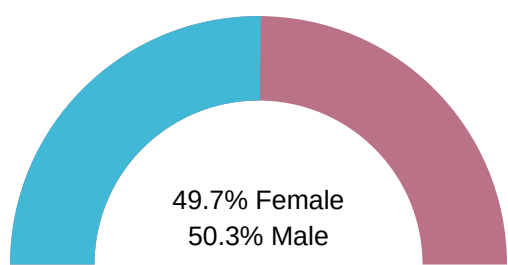

A COMPARATIVE GUIDE

Tioga County DEMOGRAPHICS

Pennsylvania DEMOGRAPHICS

Population

Economic

Labor Force participation rate and size (civilian population age 16 and over): 19,264
Average Labor Force participation rate (age 25-54): 82.6%

Labor Force participation rate and size (civilian population age 16 and over): 6,692,918
Average Labor Force participation rate (age 25-54): 84.5%

Armed Forces Labor Force: 12

Armed Forces Labor Force: 8,743

With a Disability, Age 18-64, Labor Force Participation Rate and Size: 410,157

Distribution of Employment by Industry

Occupation by Employment