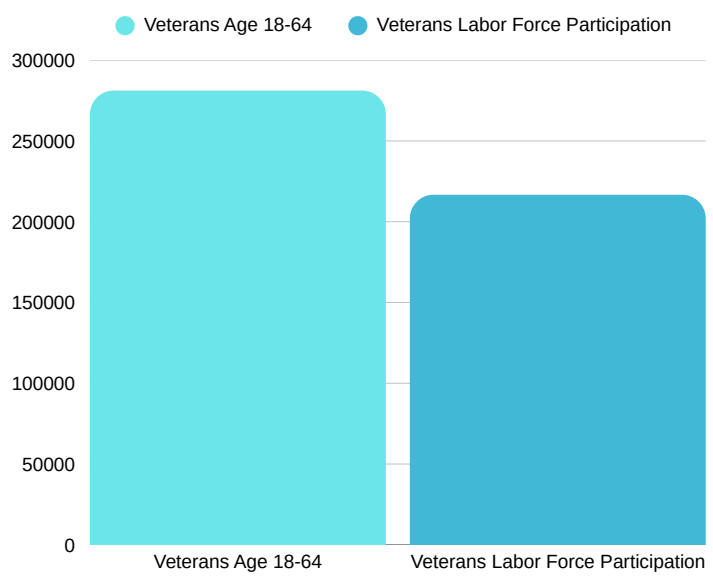

A COMPARATIVE GUIDE

Tioga County DEMOGRAPHICS

Pennsylvania DEMOGRAPHICS

Population

Economic

Labor Force participation rate and size (civilian population age 16 and over): 19,264
Average Labor Force participation rate (age 25-54): 82.6%

Labor Force participation rate and size (civilian population age 16 and over): 6,692,918
Average Labor Force participation rate (age 25-54): 84.5%

Armed Forces Labor Force: 12

Armed Forces Labor Force: 8,743

With a Disability, Age 18-64, Labor Force Participation Rate and Size: 410,157

Distribution of Employment by Industry

Occupation by Employment