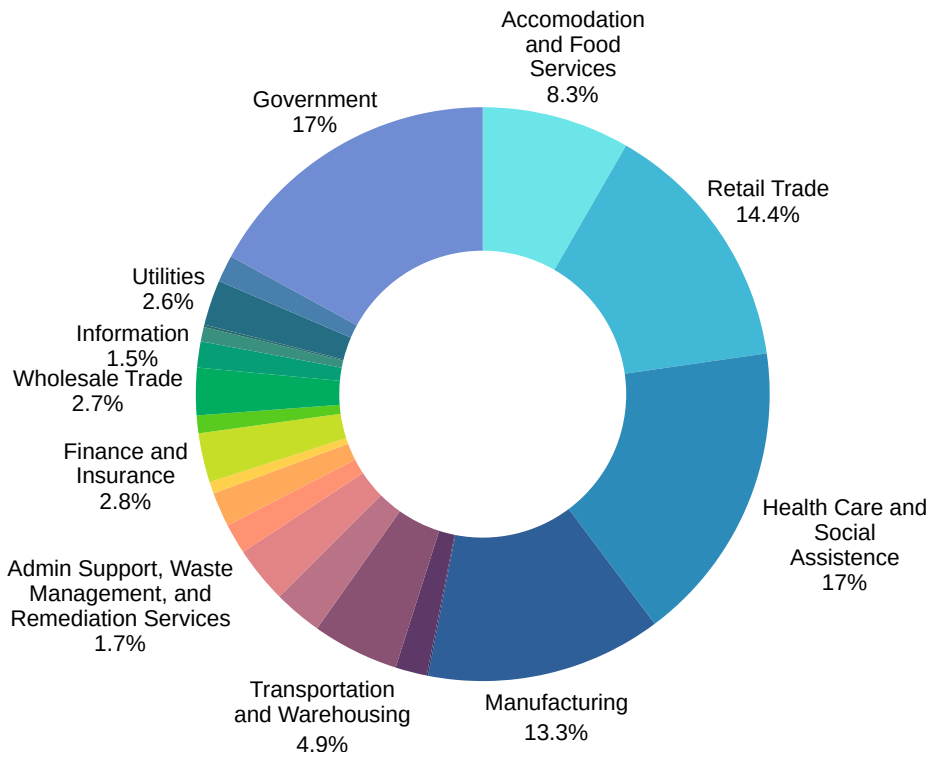

Poverty Level (of all people): 11.7%

Households Receiving Food Stamps/SNAP: 758,140

Disconnected Youth: 14,808

Children in Single Parent Families: 884,210

Uninsured: 721,936

With a Disability, Age 18-64: 909,483

With a Disability, Age 18-64, Labor Force Participation Rate and Size: 410,157

Distribution of Employment by Industry

Occupation by Employment